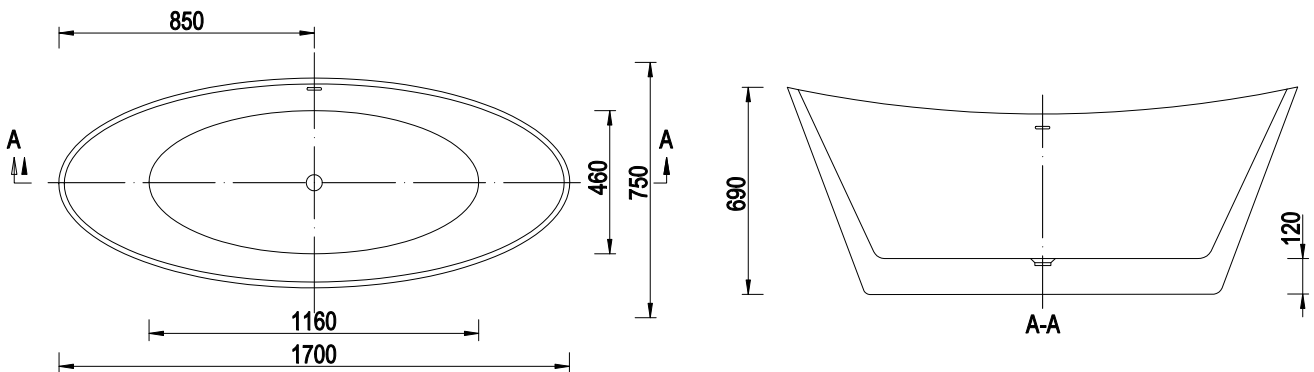

RIO 150x75x60 cm (EMPORIA-WS203L-1500)

MONYA NEW 170x75x69 cm (EMPORIA-WS208P-NEW)