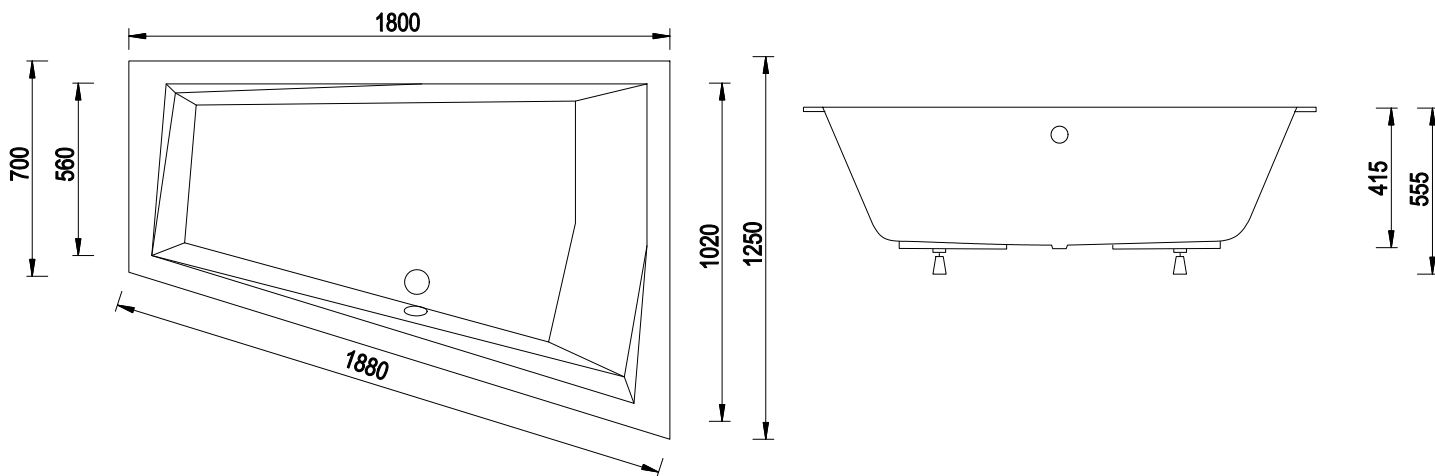

ALVI DUO SLIM - WANNA PRAWA 180x125 cm (EMPORIA-BS-WAID-180-P)