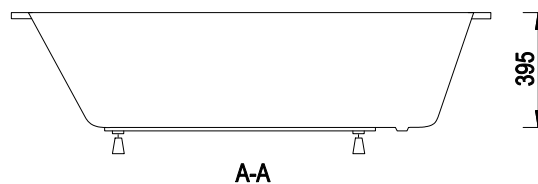

ELLEN SLIM 160x70 cm (EMPORIA-BS-WAM160)