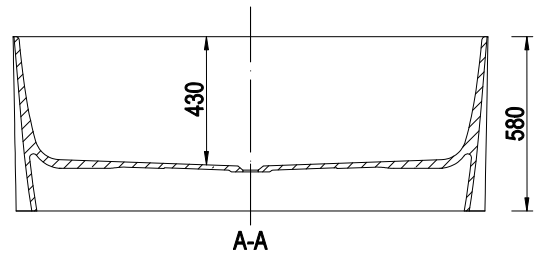

SALLY 158x86x58 cm (EMPORIA-SALLY0001)