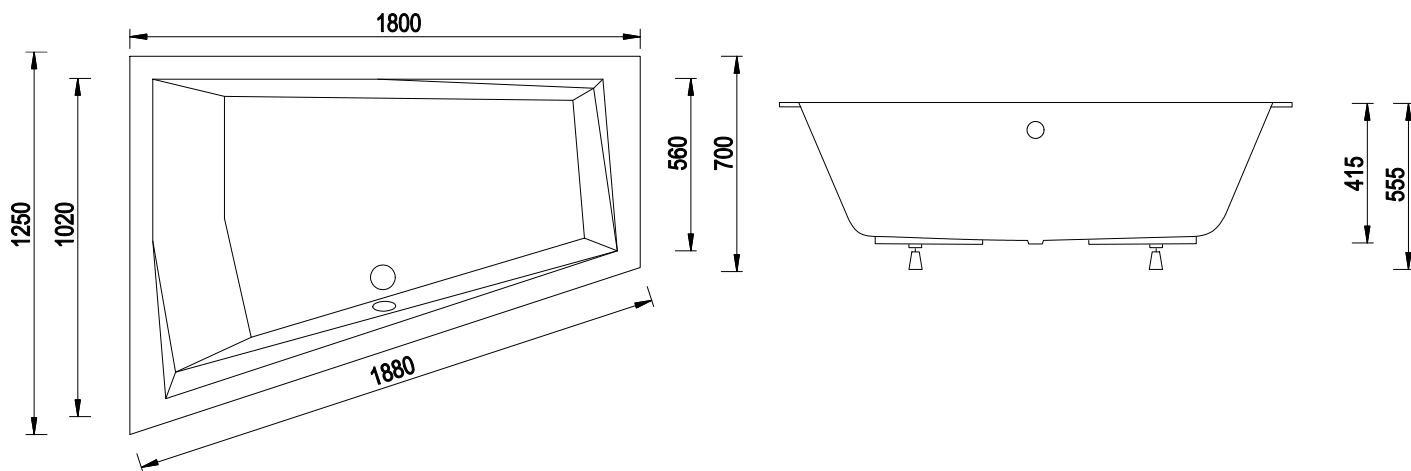

ALVI DUO SLIM - WANNA LEWA 180x125 cm (EMPORIA-BS-WAID-180-L)