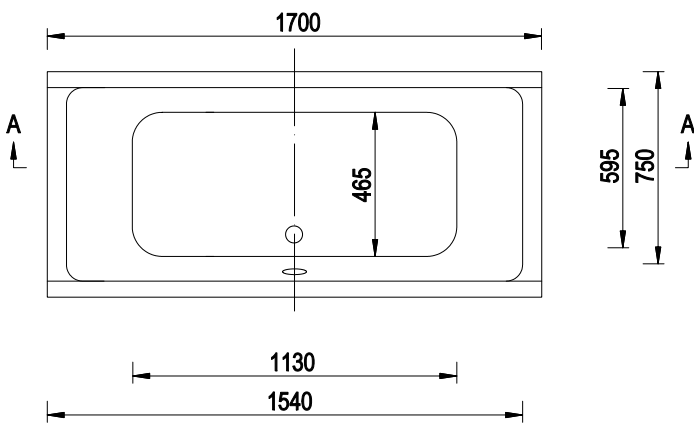

PRIMA SLIM 170x75 cm (EMPORIA-BS-WAQ170)