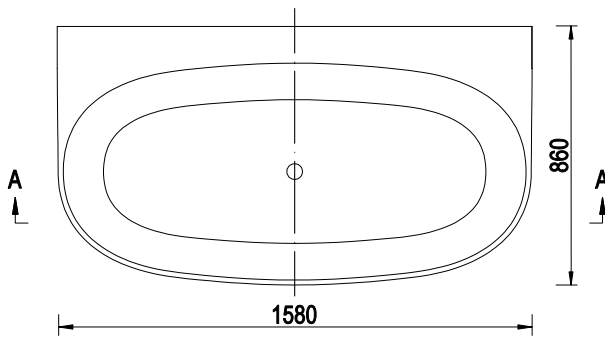

SALLY 158x86x58 cm (EMPORIA-SALLY0001)