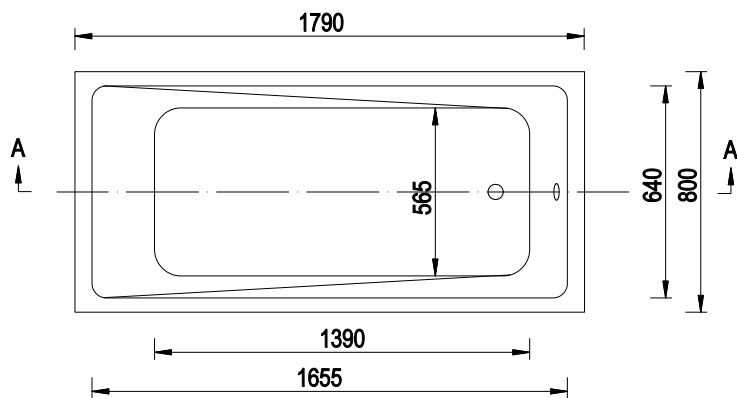

ELLEN SLIM 180x80 cm (EMPORIA-BS-WAM180)