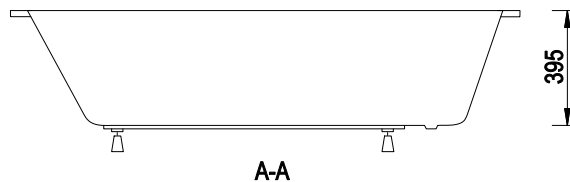

ELLEN SLIM 180x80 cm (EMPORIA-BS-WAM180)