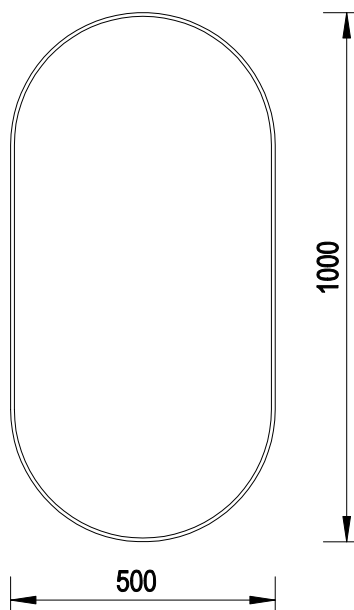

VIRGO 50x100 cm

EMPORIA-VIRGO-500-1000-MB-LED-NEW

EMPORIA-VIRGO-500-1000-GD-LED-NEW

EMPORIA-VIRGO-500-1000-LED-NEW