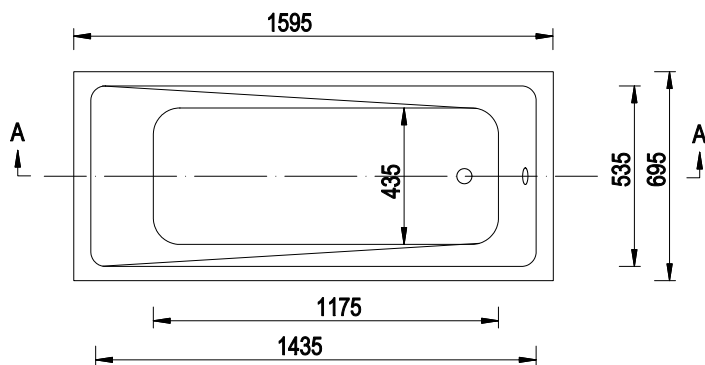

ELLEN SLIM 160x70 cm (EMPORIA-BS-WAM160)