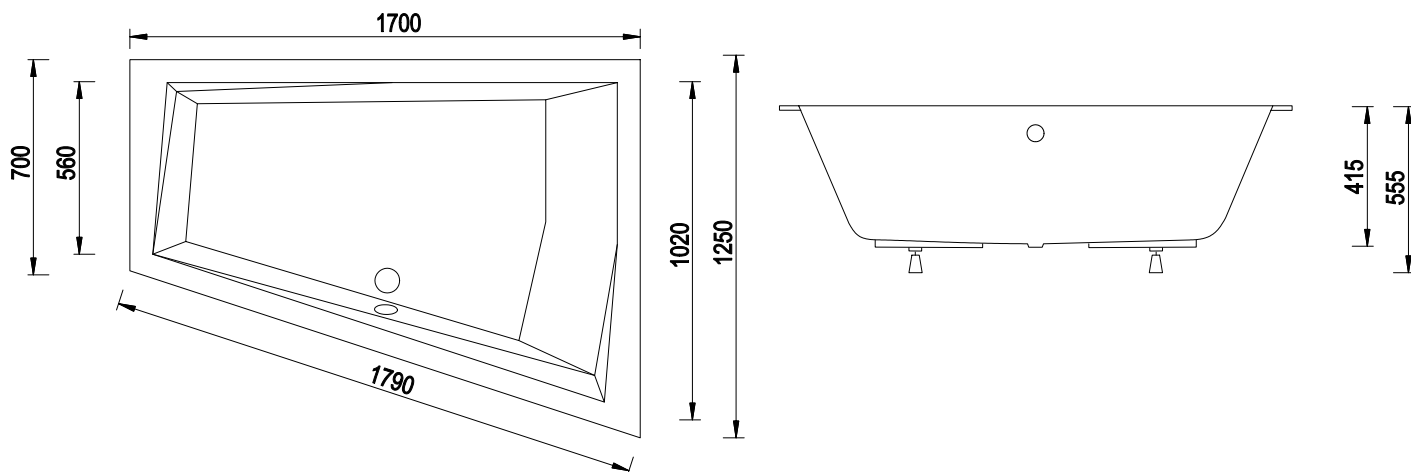

ALVI DUO SLIM - WANNA PRAWA 170x125 cm (EMPORIA-BS-WAID-170-P)