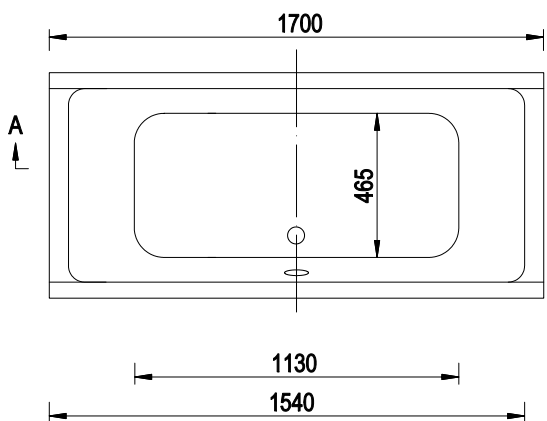

PRIMA SLIM 170x75 cm (EMPORIA-BS-WAQ170)