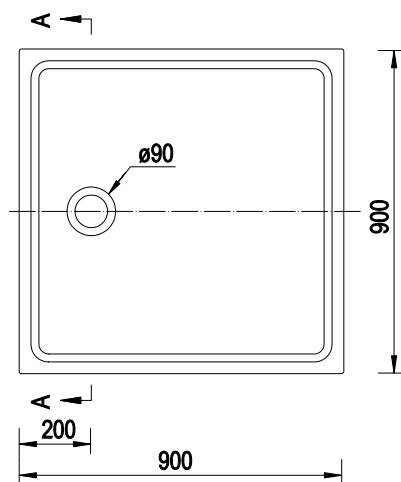

PURE 90x90x3,5 cm (EMPORIA-PURE0005)