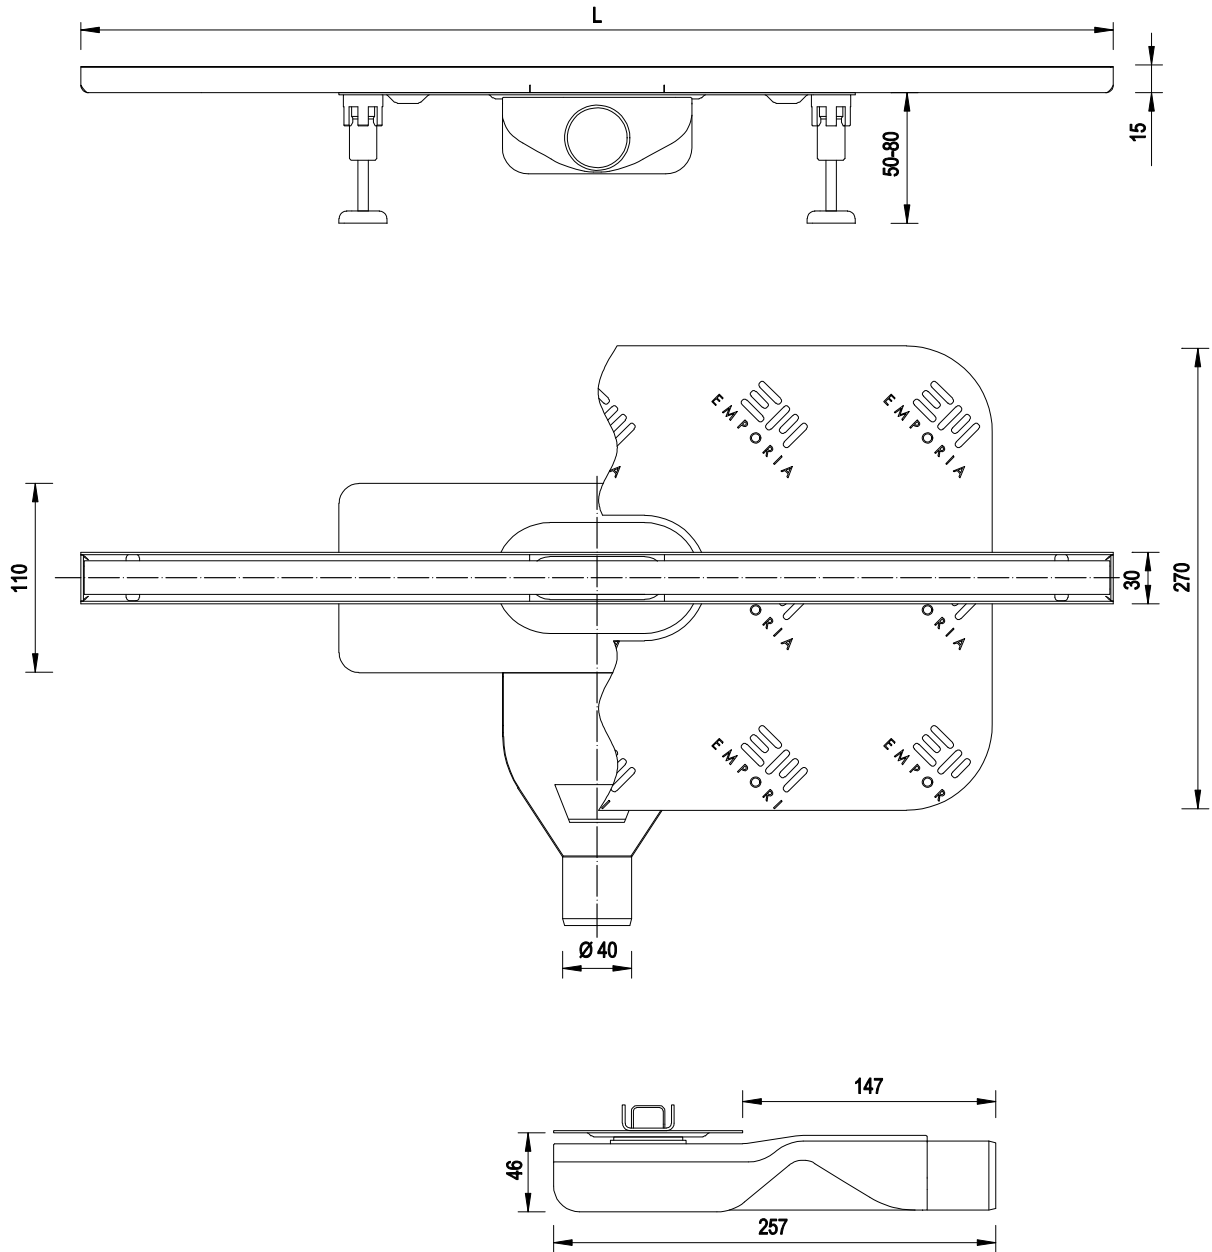

FLOW DRAIN

X-DRAIN

- low siphon:

- high siphon:

FURNITURE

LOOP 50 50x45,3x60 cm (EMPORIA-001-B-05010)

LOOP 60 59,9x45,3x60 cm (EMPORIA-001-D-06025)

LOOP 80 79,9x45,3x60 cm (EMPORIA-001-D-08014)