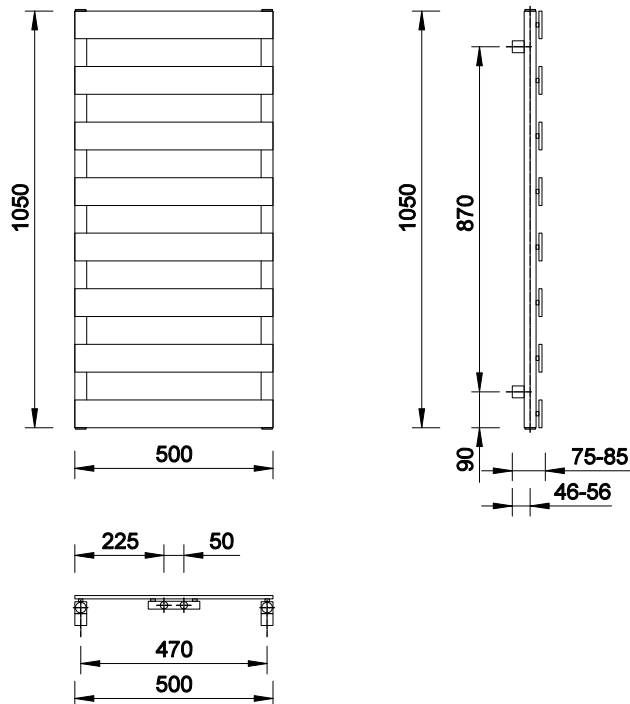

OTUS BOTTOM AND CENTRAL POWER SUPPLY 105x50 cm (EMPORIA-OTUS1050-500-CMZD | EMPORIA-OTUS1050-500-CMZDC)