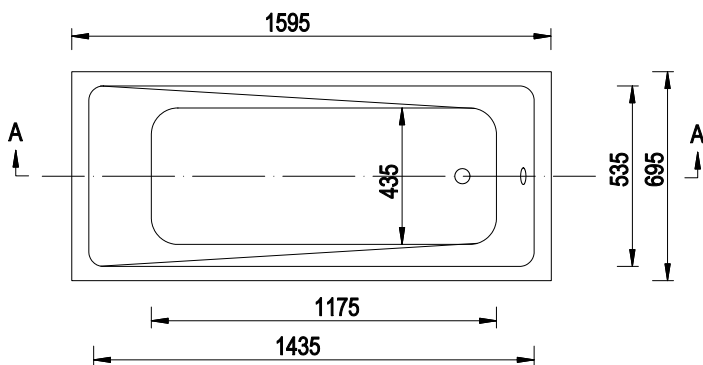

ELLEN SLIM 160x70 cm (EMPORIA-BS-WAM160)