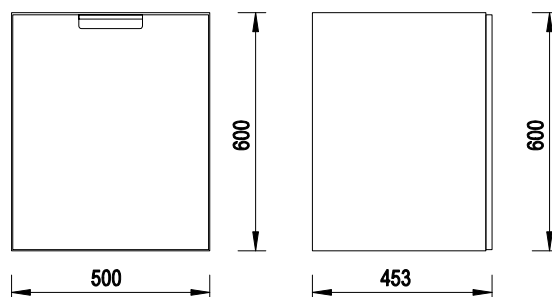

MOLTO B50 50x45,3x60 cm (EMPORIA-001-B-05012)