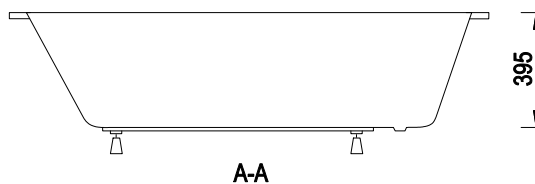

ELLEN SLIM 160x70 cm (EMPORIA-BS-WAM160)