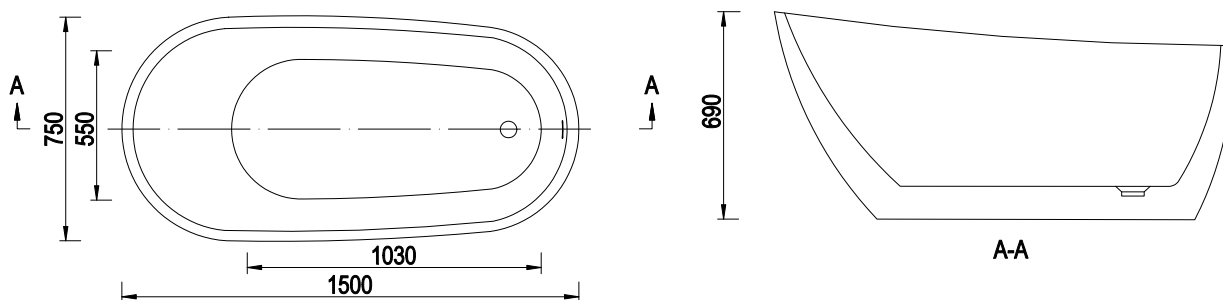

RIVA 170x77x57 cm (EMPORIA-RIVA0002)

LUNA 158x77x63 cm (EMPORIA-LUNA0001)

ALIA 140x70x61,5 cm (EMPORIA-ALIA0001)

SALLY 158x86x58 cm (EMPORIA-SALLY0001)

ACRYLIC BATHTUBS

MEGA-N-NEW 150x75x69 cm (EMPORIA-WS205P-1500-NEW)