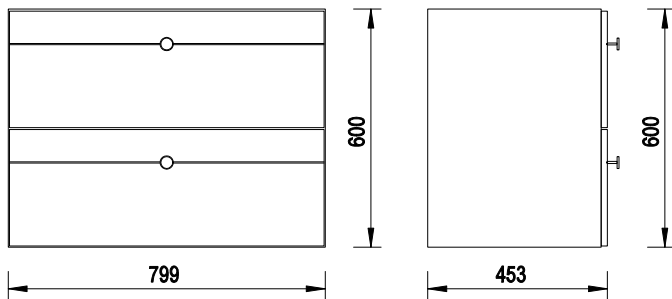

LAVIS 100X90 cm (EMPORIA-1000-900)

LAVIS 120X80 cm (EMPORIA-1200-800)

LAVIS 120X90 cm (EMPORIA-1200-900)

SHOWER DRAINS

ECO DRAIN

NORM DRAIN

TOP DRAIN

SLIM

FLOW DRAIN

X-DRAIN

- low siphon:

- high siphon:

FURNITURE

LOOP 50 50x45,3x60 cm (EMPORIA-001-B-05010)

LOOP 60 59,9x45,3x60 cm (EMPORIA-001-D-06025)

LOOP 80 79,9x45,3x60 cm (EMPORIA-001-D-08014)