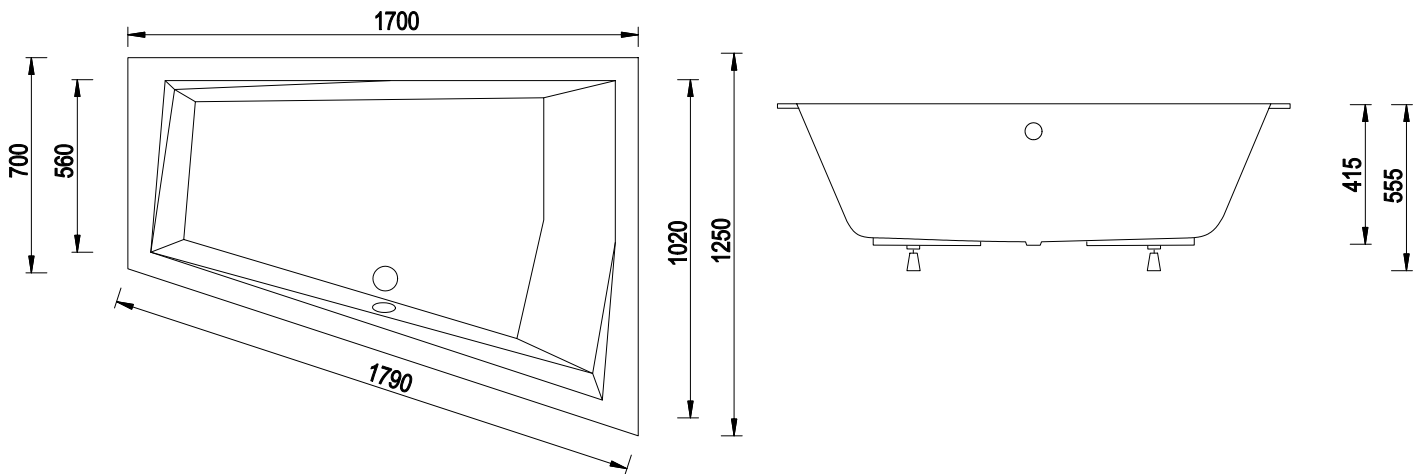

ALVI DUO SLIM - RIGHT SIDE 170x125 cm (EMPORIA-BS-WAID-170-P)