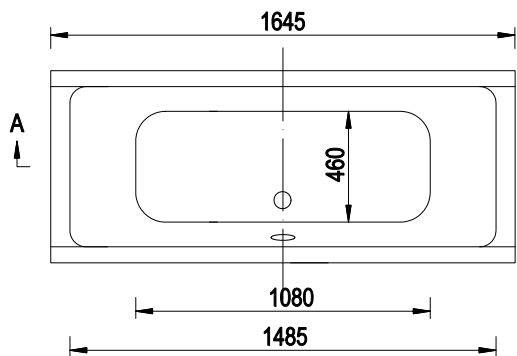

PRIMA SLIM 165x75 cm (EMPORIA-BS-WAQ165)