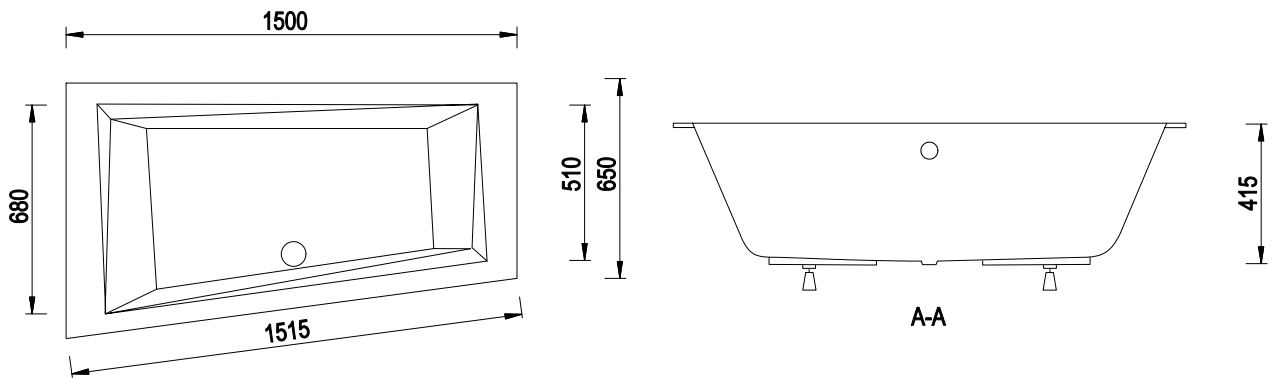

ALVI SLIM - LEFT SIDE 150x85 cm (EMPORIA-BS-WAIT150-L)