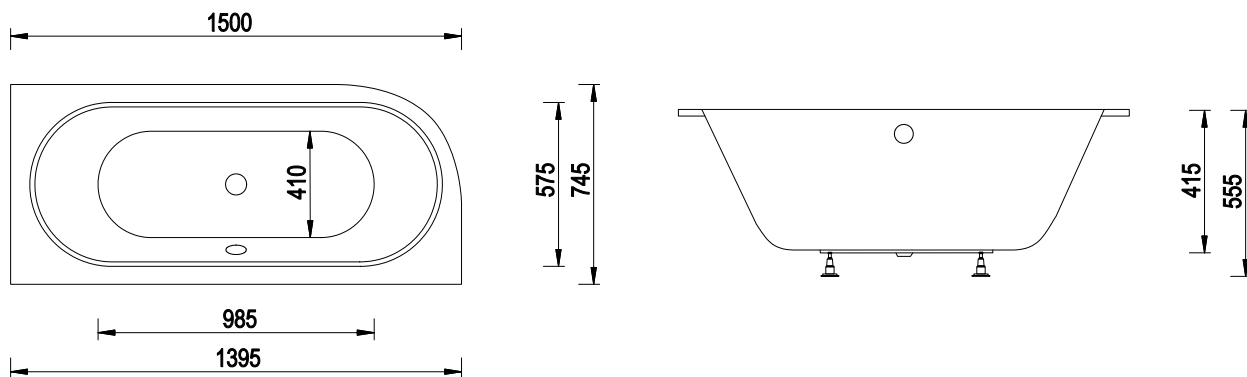

ASTRID SLIM - LEFT SIDE 150x75 cm (EMPORIA-BS-WAV150-L)

ASTRID SLIM - LEFT SIDE 160x75 cm (EMPORIA-BS-WAV160-L)

ASTRID SLIM - LEFT SIDE 170x75 cm (EMPORIA-BS-WAV170-L)

ASTRID SLIM - LEFT SIDE 180x80 cm (EMPORIA-BS-WAV180-L)

ASTRID SLIM - RIGHT SIDE 150x75 cm (EMPORIA-BS-WAV150-P)

ASTRID SLIM - RIGHT SIDE 160x75 cm (EMPORIA-BS-WAV160-P)

ASTRID SLIM - RIGHT SIDE 170x75 cm (EMPORIA-BS-WAV170-P)

ASTRID SLIM - RIGHT SIDE 180x80 cm (EMPORIA-BS-WAV180-P)