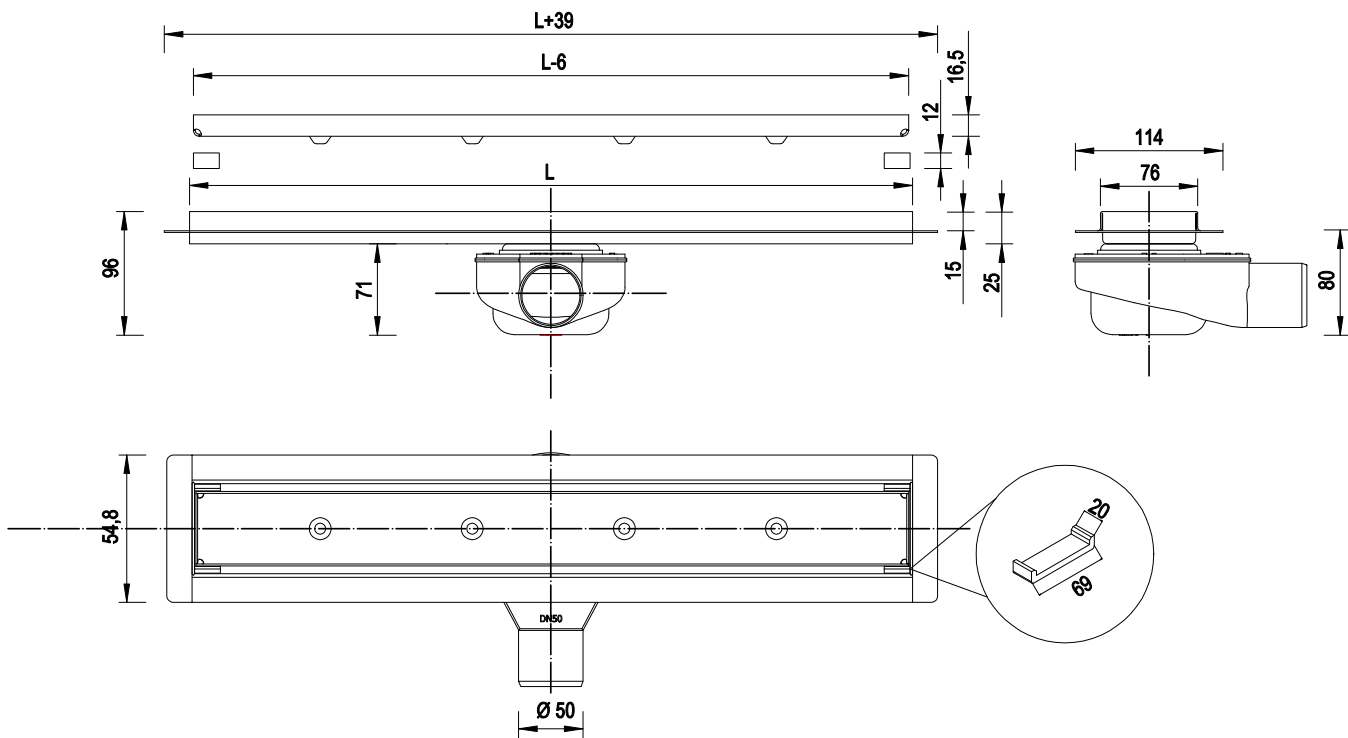

LAVIS 100X90 cm (EMPORIA-1000-900)

LAVIS 120X80 cm (EMPORIA-1200-800)

LAVIS 120X90 cm (EMPORIA-1200-900)

SHOWER DRAINS

ECO DRAIN

NORM DRAIN

TOP DRAIN

SLIM