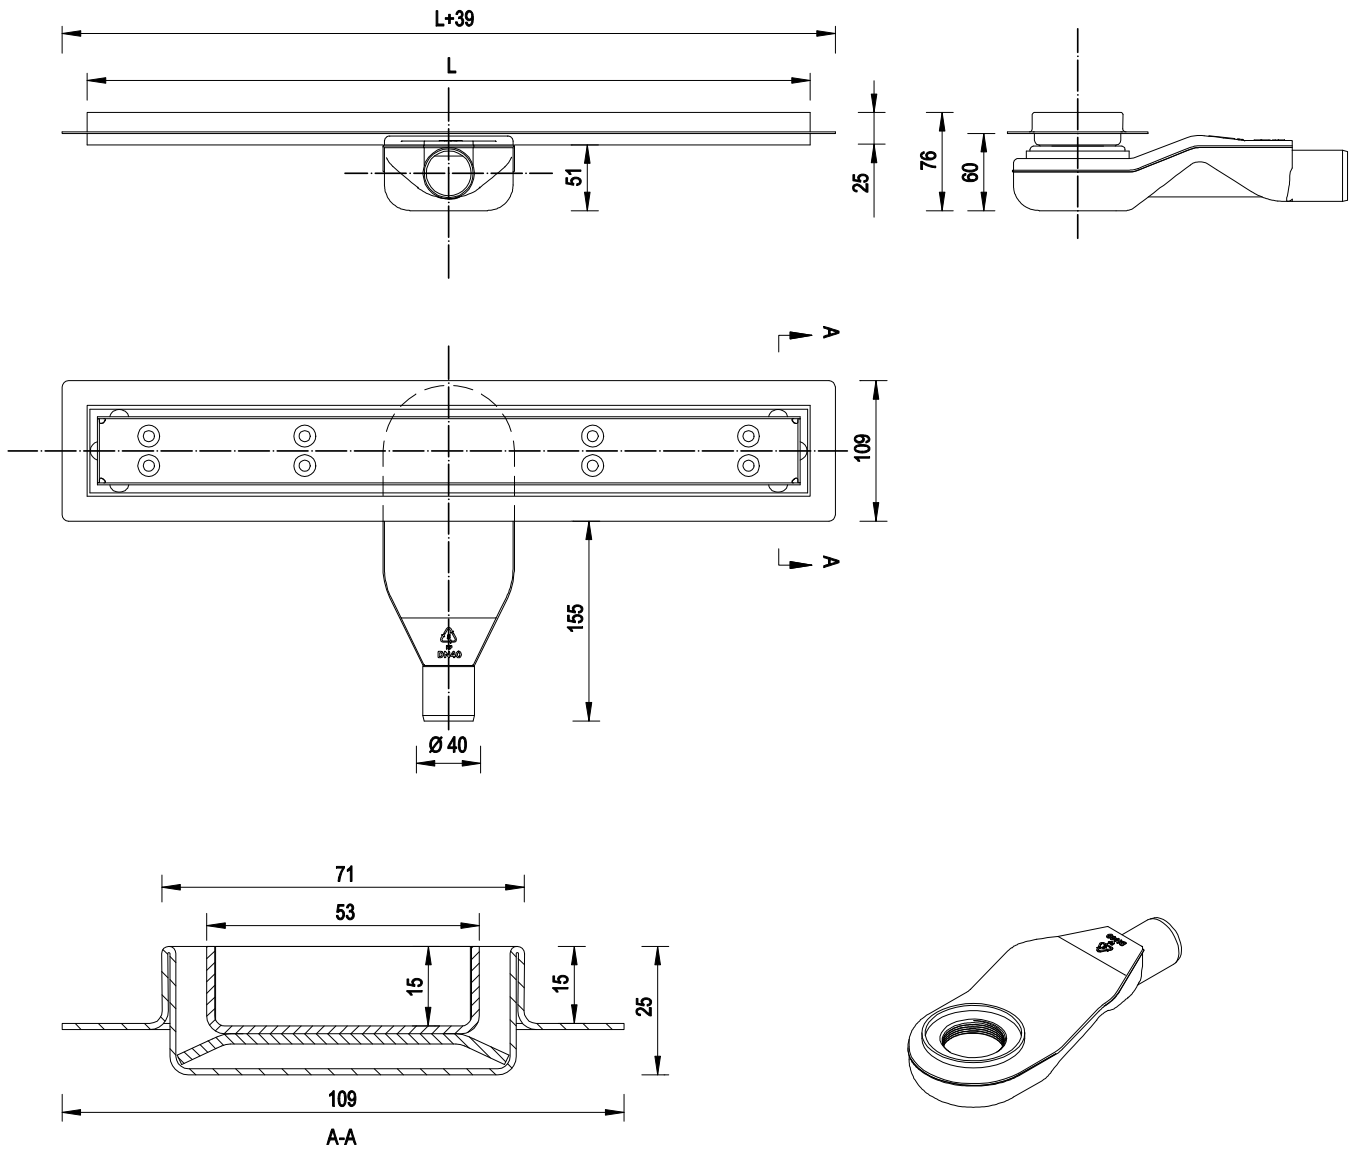

LAVIS 100X90 cm (EMPORIA-1000-900)

LAVIS 120X80 cm (EMPORIA-1200-800)

LAVIS 120X90 cm (EMPORIA-1200-900)

SHOWER DRAINS

ECO DRAIN

NORM DRAIN

TOP DRAIN

SLIM