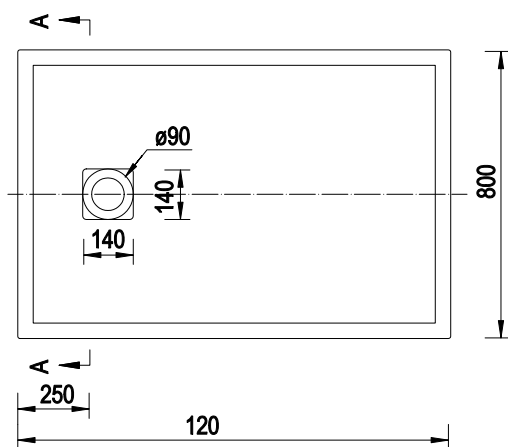

LAVIS 120X80 cm (EMPORIA-1200-800)