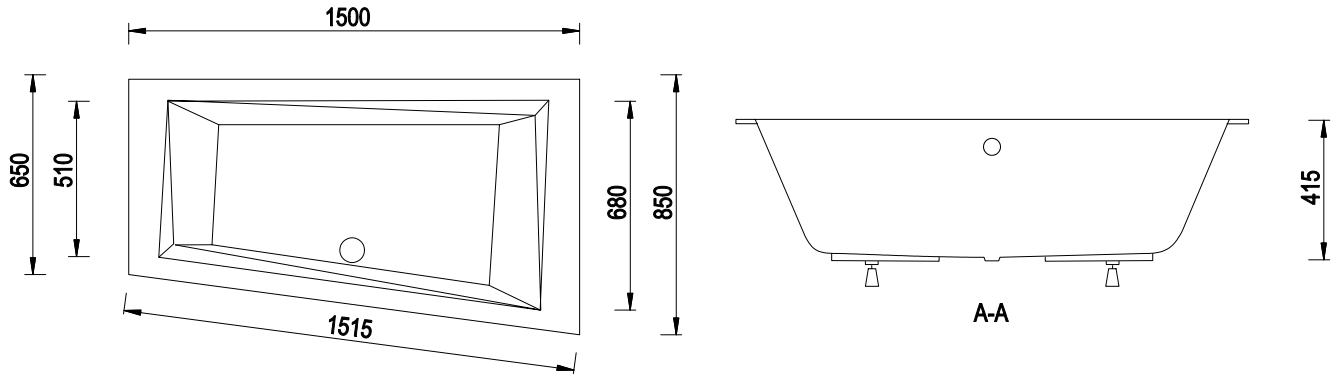

ALVI SLIM - RIGHT SIDE 150x85 cm (EMPORIA-BS-WAIT150-P)