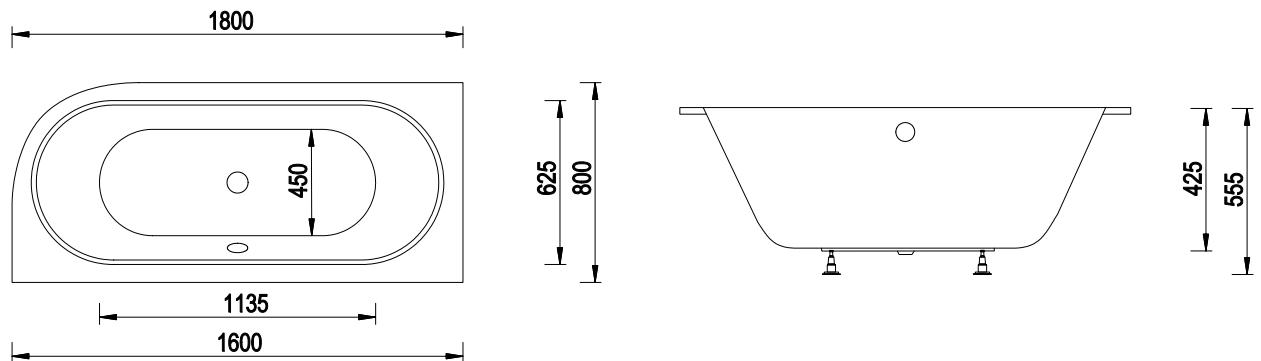

ASTRID SLIM - LEFT SIDE 150x75 cm (EMPORIA-BS-WAV150-L)

ASTRID SLIM - LEFT SIDE 160x75 cm (EMPORIA-BS-WAV160-L)

ASTRID SLIM - LEFT SIDE 170x75 cm (EMPORIA-BS-WAV170-L)

ASTRID SLIM - LEFT SIDE 180x80 cm (EMPORIA-BS-WAV180-L)

ASTRID SLIM - RIGHT SIDE 150x75 cm (EMPORIA-BS-WAV150-P)

ASTRID SLIM - RIGHT SIDE 160x75 cm (EMPORIA-BS-WAV160-P)

ASTRID SLIM - RIGHT SIDE 170x75 cm (EMPORIA-BS-WAV170-P)

ASTRID SLIM - RIGHT SIDE 180x80 cm (EMPORIA-BS-WAV180-P)