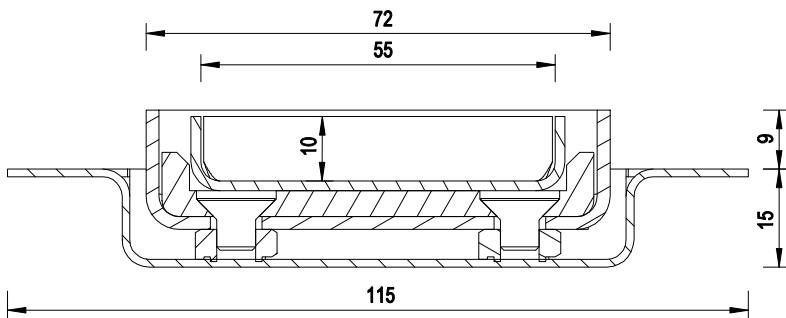

LAVIS 100X90 cm (EMPORIA-1000-900)

LAVIS 120X80 cm (EMPORIA-1200-800)

LAVIS 120X90 cm (EMPORIA-1200-900)

SHOWER DRAINS

ECO DRAIN

NORM DRAIN

TOP DRAIN

SLIM