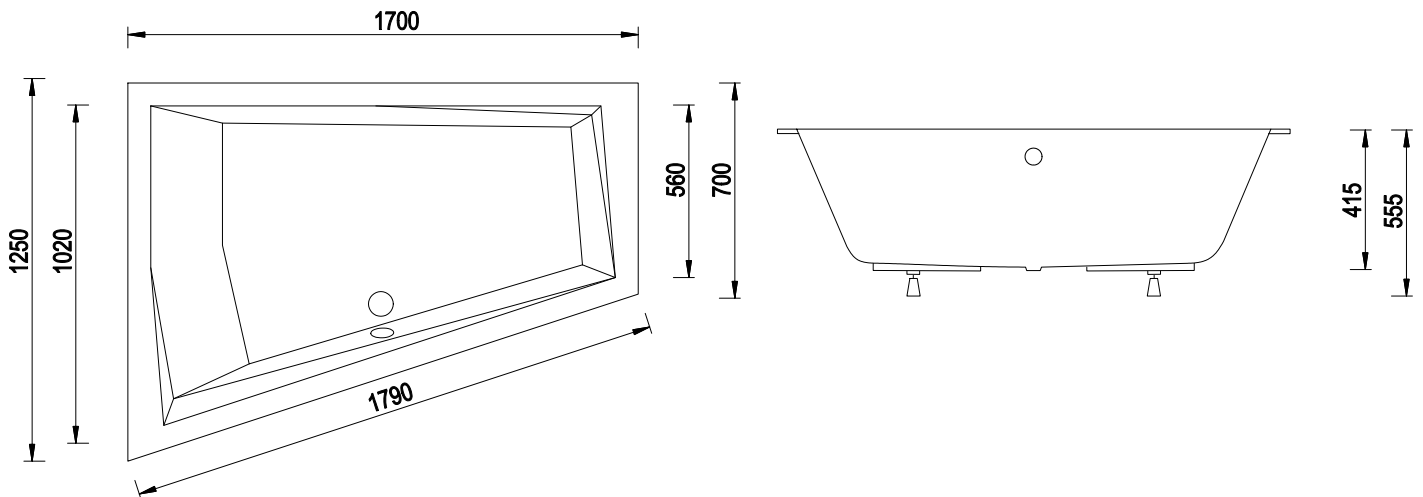

ALVI DUO SLIM - LEFT SIDE 170x125 cm (EMPORIA-BS-WAID-170-L)