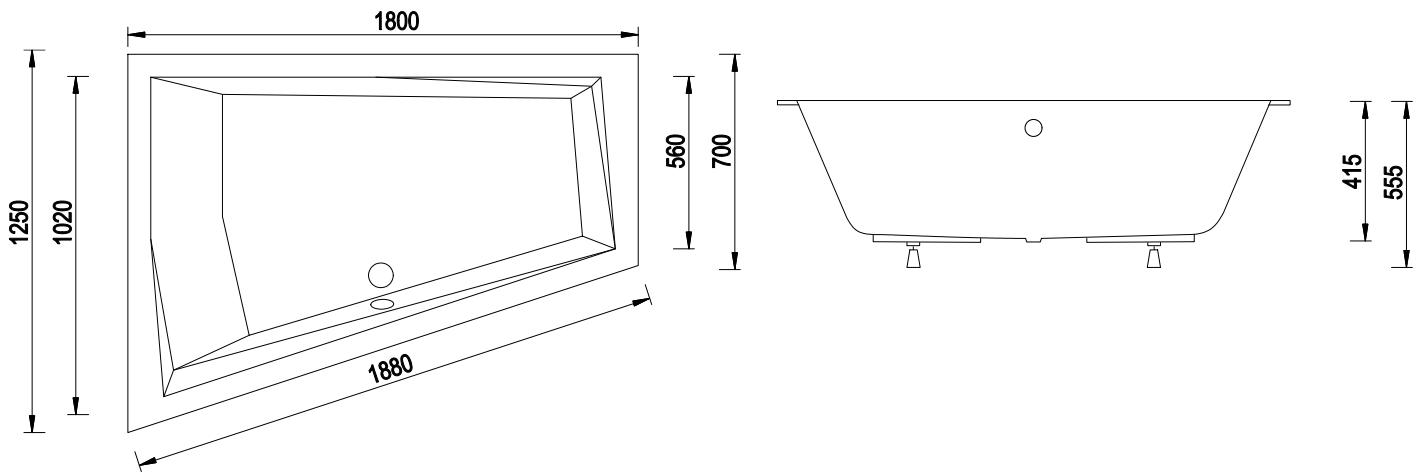

ALVI DUO SLIM - LEFT SIDE 180x125 cm (EMPORIA-BS-WAID-180-L)