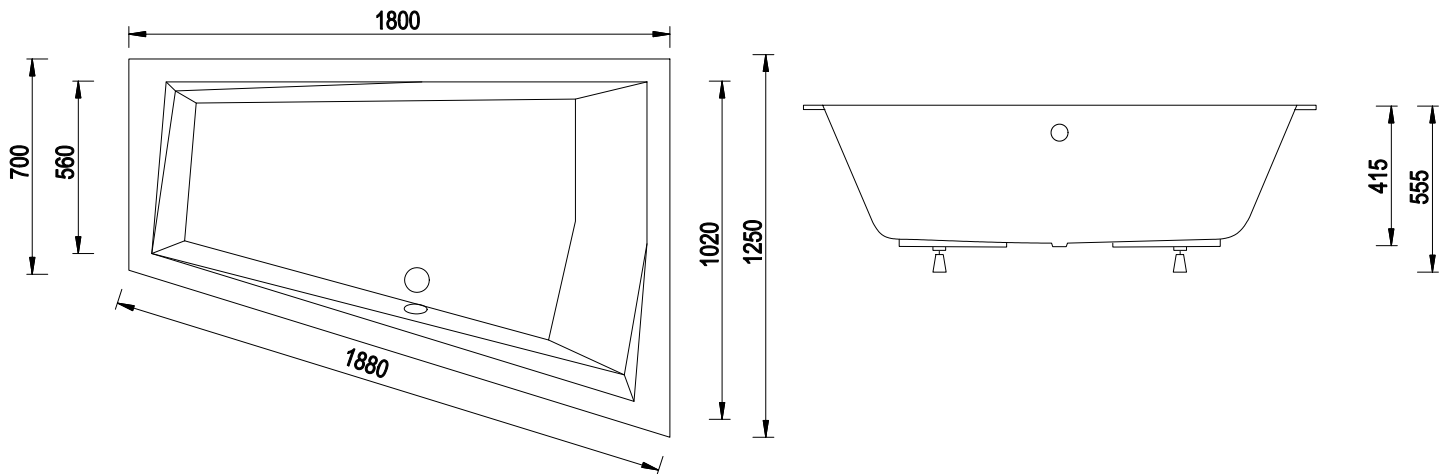

ALVI DUO SLIM - LEFT SIDE 170x125 cm (EMPORIA-BS-WAID-170-L)

ALVI DUO SLIM - LEFT SIDE 180x125 cm (EMPORIA-BS-WAID-180-L)

ALVI DUO SLIM - RIGHT SIDE 170x125 cm (EMPORIA-BS-WAID-170-P)

ALVI DUO SLIM - RIGHT SIDE 180x125 cm (EMPORIA-BS-WAID-180-P)