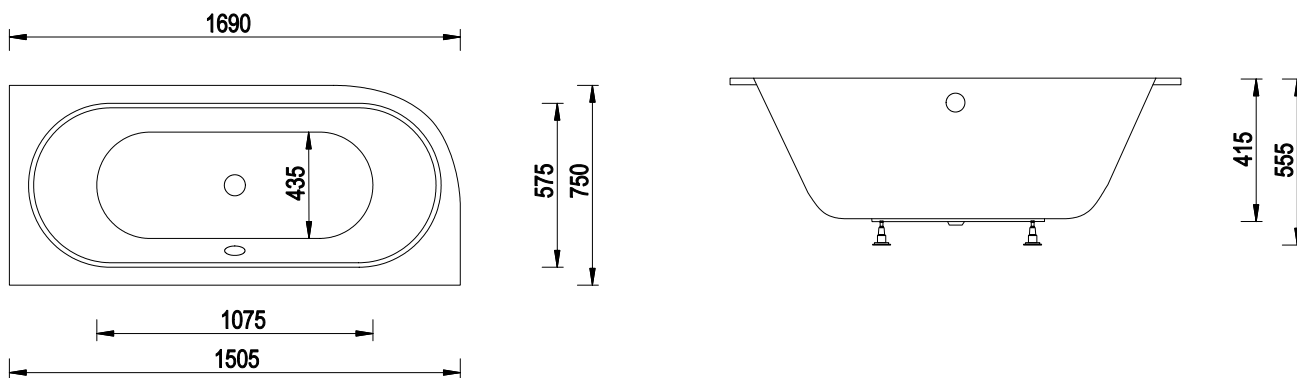

ASTRID SLIM - LEFT SIDE 150x75 cm (EMPORIA-BS-WAV150-L)

ASTRID SLIM - LEFT SIDE 160x75 cm (EMPORIA-BS-WAV160-L)

ASTRID SLIM - LEFT SIDE 170x75 cm (EMPORIA-BS-WAV170-L)

ASTRID SLIM - LEFT SIDE 180x80 cm (EMPORIA-BS-WAV180-L)

ASTRID SLIM - RIGHT SIDE 150x75 cm (EMPORIA-BS-WAV150-P)

ASTRID SLIM - RIGHT SIDE 160x75 cm (EMPORIA-BS-WAV160-P)

ASTRID SLIM - RIGHT SIDE 170x75 cm (EMPORIA-BS-WAV170-P)

ASTRID SLIM - RIGHT SIDE 180x80 cm (EMPORIA-BS-WAV180-P)