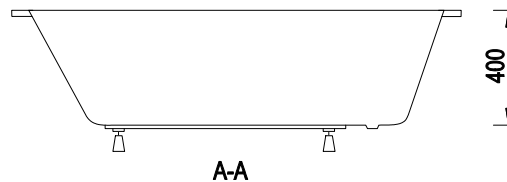

ELLEN SLIM 150x70 cm (EMPORIA-BS-WAM150)