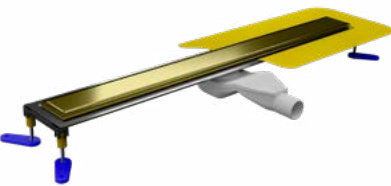

Reversible grate - black matt

L=60 cm EMPORIA-522.0121.19.060

L=70 cm EMPORIA-522.0121.19.070

L=80 cm EMPORIA-522.0121.19.080

L=90 cm EMPORIA-522.0121.19.090

GOLD POLISHED

Reversible grate - shiny gold

L=60 cm EMPORIA-522.0121.58.060

L=70 cm EMPORIA-522.0121.58.070

L=80 cm EMPORIA-522.0121.58.080

L=90 cm EMPORIA-522.0121.58.090

GOLD BRUSHED

Reversible grate - brushed gold

L=60 cm EMPORIA-522.0121.59.060

L=70 cm EMPORIA-522.0121.59.070

L=80 cm EMPORIA-522.0121.59.080

L=90 cm EMPORIA-522.0121.59.090

FLOW DRAIN

Available sizes: 700, 800, 900 mm

Mounting height: 68 mm

Material: stainless steel

Capacity: 29,4l/min

Grate type: reversible (solid and for pasting the tile)

Additional features: mounted floor/wall