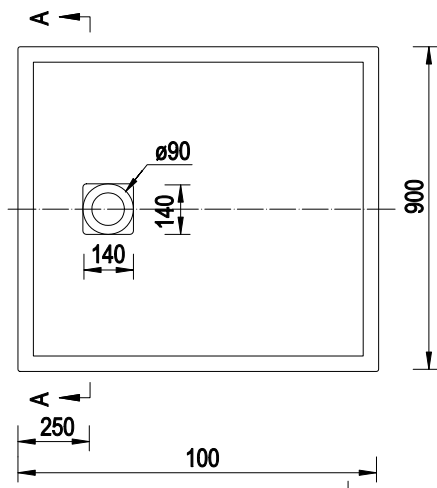

LAVIS 100X90 cm (EMPORIA-1000-900)