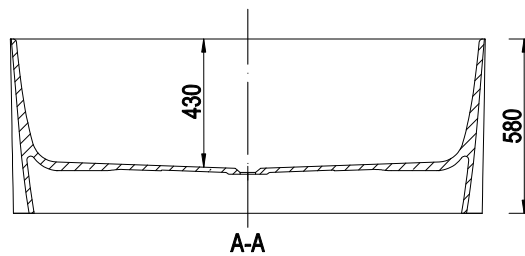

RIVA 170x77x57 cm (EMPORIA-RIVA0002)

LUNA 158x77x63 cm (EMPORIA-LUNA0001)

ALIA 140x70x61,5 cm (EMPORIA-ALIA0001)

SALLY 158x86x58 cm (EMPORIA-SALLY0001)

ACRYLIC BATHTUBS

MEGA-N-NEW 150x75x69 cm (EMPORIA-WS205P-1500-NEW)