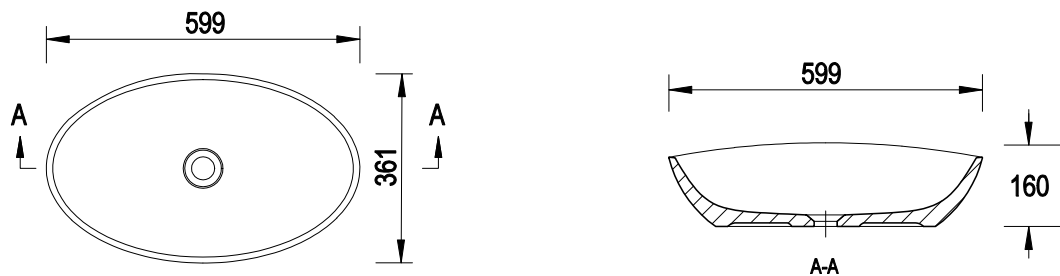

MINERAL COMPOSITE WASHBASINS

RIVA 59,9x36,1x16 cm (EMPORIA-RIVA0003)