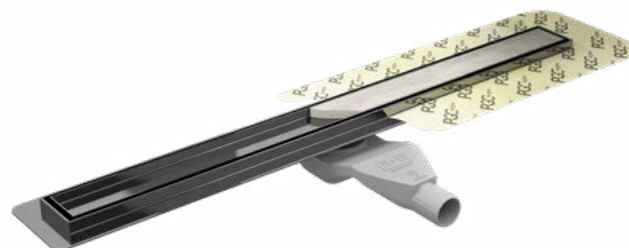

L=60 cm EMPORIA-522.0119.03.060

L=80 cm EMPORIA-522.0122.03.080

L=70 cm EMPORIA-522.0122.03.070

L=90 cm EMPORIA-522.0122.03.090