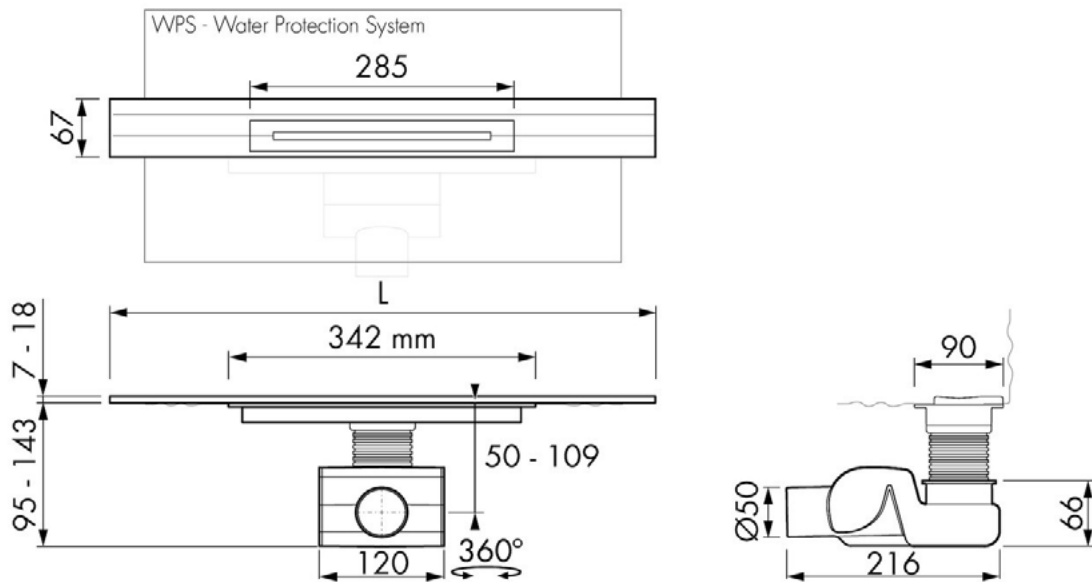

FLOW DRAIN

X-DRAIN

- low siphon:

- high siphon:

FURNITURE

LOOP 50 50x45,3x60 cm (EMPORIA-001-B-05010)

LOOP 60 59,9x45,3x60 cm (EMPORIA-001-D-06025)

LOOP 80 79,9x45,3x60 cm (EMPORIA-001-D-08014)