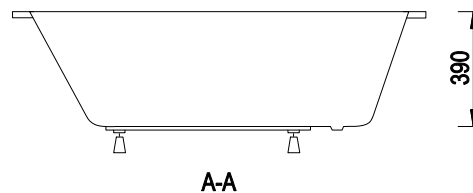

MOLLY - RIGHT SIDE 170x78x60 cm (EMPORIA-TW-7790R-1700)

EMILIA 150x75x58 cm (EMPORIA-WS206-1500)

EMILIA 160x75x58 cm (EMPORIA-WS206-1600)

EMILIA 170x80x58 cm (EMPORIA-WS206-1700)

BUILT-IN BATHTUB

ELLEN SLIM 140x70 cm (EMPORIA-BS-WAM140)