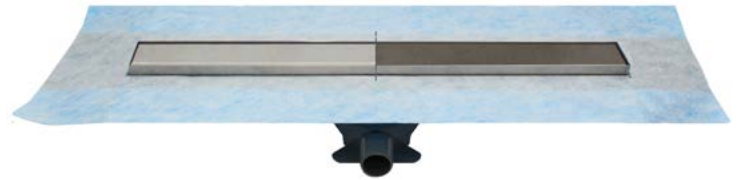

L=90 cm EMPORIA-522.0121.59.090

FLOW DRAIN

Available sizes: 700, 800, 900 mm

Mounting height: 68 mm

Material: stainless steel

Capacity: 29,4l/min

Grate type: reversible (solid and for pasting the tile)

Additional features: mounted floor/wall

Finish: brushed steel

Included:

Linear showerdrain + sealing membrane + legs + siphon

L=70 cm EMPORIA-FLOW-700UNI

L=80 cm EMPORIA-FLOW-800UNI

L=90 cm EMPORIA-FLOW-900UNI

X-DRAIN

Available sizes: 900, 1200 mm