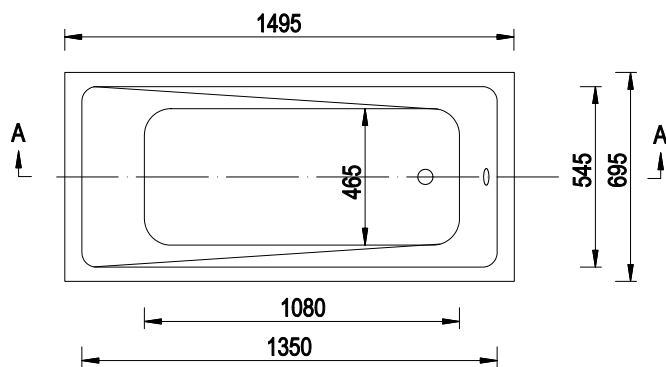

ELLEN SLIM 150x70 cm (EMPORIA-BS-WAM150)