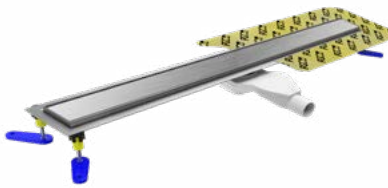

CHROME BRUSHED

Reversible grate - brushed

L=60 cm EMPORIA-522.0121.02.060

L=70 cm EMPORIA-522.0121.02.070

L=80 cm EMPORIA-522.0121.02.080

L=90 cm EMPORIA-522.0121.02.090