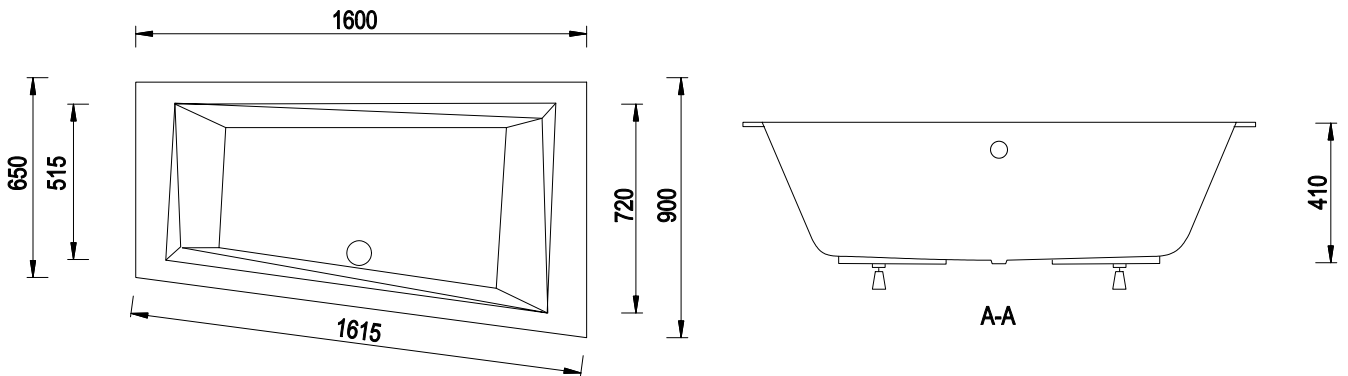

ASTRID SLIM - RIGHT SIDE 150x75 cm (EMPORIA-BS-WAV150-P)

ASTRID SLIM - RIGHT SIDE 160x75 cm (EMPORIA-BS-WAV160-P)

ASTRID SLIM - RIGHT SIDE 170x75 cm (EMPORIA-BS-WAV170-P)

ASTRID SLIM - RIGHT SIDE 180x80 cm (EMPORIA-BS-WAV180-P)

ALVI SLIM - LEFT SIDE 150x85 cm (EMPORIA-BS-WAIT150-L)

ALVI SLIM - LEFT SIDE 160x90 cm (EMPORIA-BS-WAIT160-L)

ALVI SLIM - RIGHT SIDE 150x85 cm (EMPORIA-BS-WAIT150-P)

ALVI SLIM - RIGHT SIDE 160x90 cm (EMPORIA-BS-WAIT160-P)