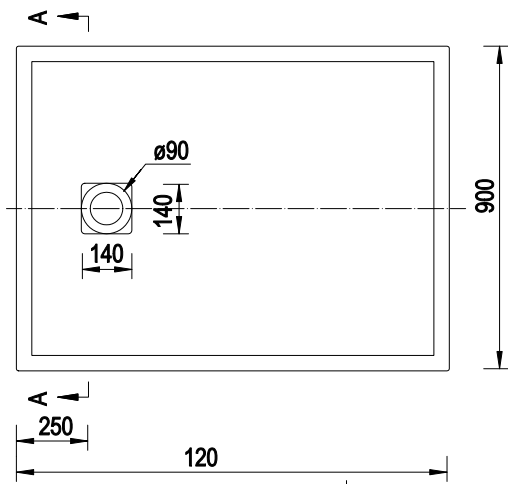

LAVIS 120X90 cm (EMPORIA-1200-900)