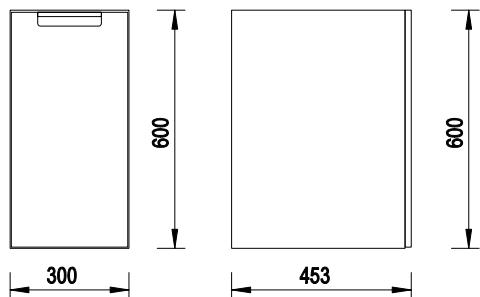

MOLTO B30 30x45,3x60 cm (EMPORIA-001-B-03008)