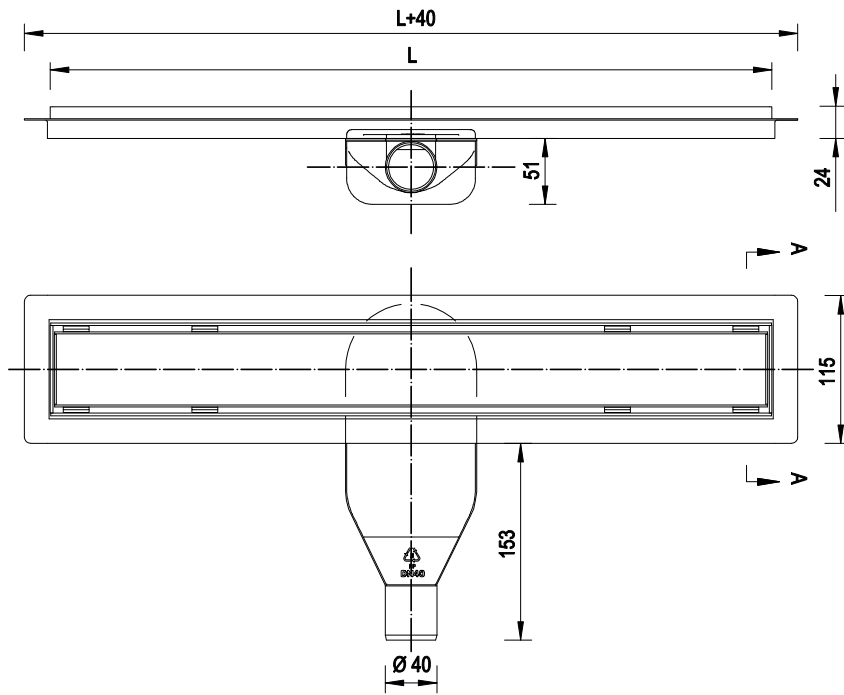

LAVIS 100X90 cm (EMPORIA-1000-900)

LAVIS 120X80 cm (EMPORIA-1200-800)

LAVIS 120X90 cm (EMPORIA-1200-900)

SHOWER DRAINS

ECO DRAIN

NORM DRAIN

TOP DRAIN

SLIM