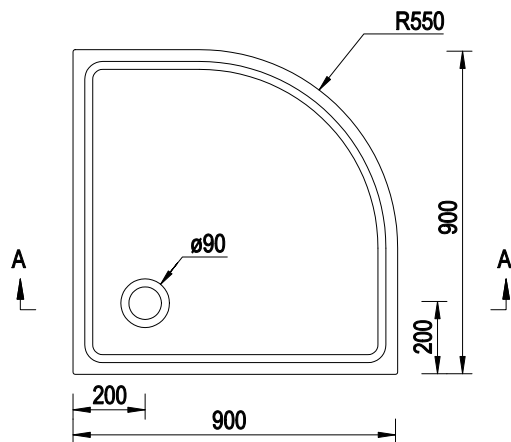

MINERAL COMPOSITE SHOWER TRAYS

PURE 90x90x3,5 cm (EMPORIA-PURE0004)