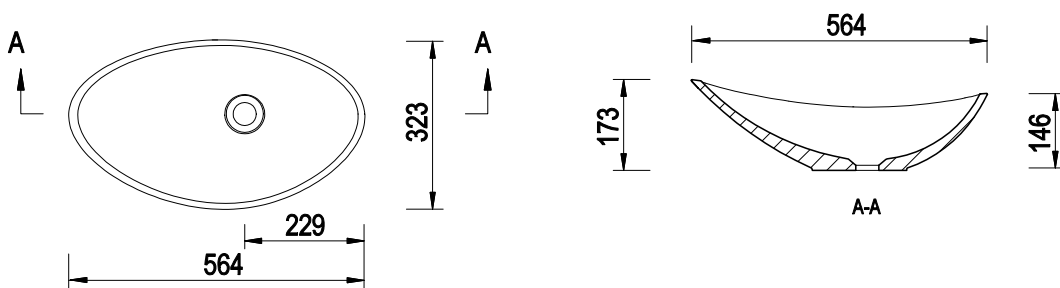

LEA 56,4x32,3x17,3 cm (EMPORIA-LEA0001)