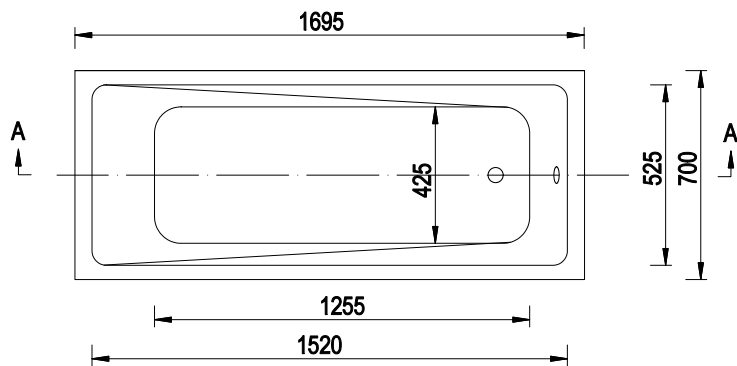

ELLEN SLIM 170x70 cm (EMPORIA-BS-WAM170)