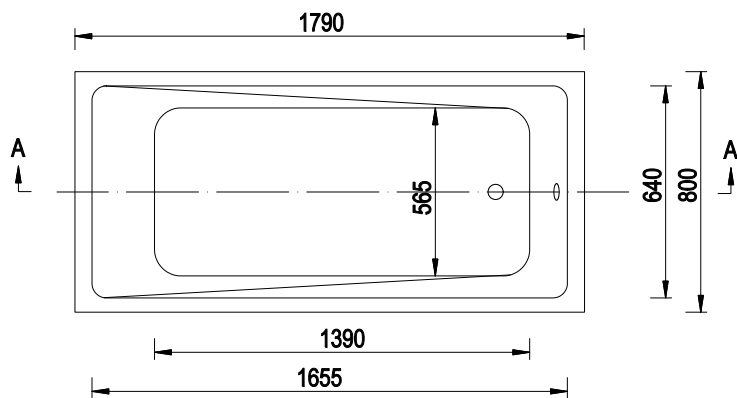

ELLEN SLIM 150x70 cm (EMPORIA-BS-WAM150)

ELLEN SLIM 160x70 cm (EMPORIA-BS-WAM160)

ELLEN SLIM 170x70 cm (EMPORIA-BS-WAM170)

ELLEN SLIM 180x80 cm (EMPORIA-BS-WAM180)

PRIMA SLIM 155x70 cm (EMPORIA-BS-WAQ155)

ASTRID SLIM - LEFT SIDE 150x75 cm (EMPORIA-BS-WAV150-L)

ASTRID SLIM - LEFT SIDE 160x75 cm (EMPORIA-BS-WAV160-L)

ASTRID SLIM - LEFT SIDE 170x75 cm (EMPORIA-BS-WAV170-L)

ASTRID SLIM - LEFT SIDE 180x80 cm (EMPORIA-BS-WAV180-L)