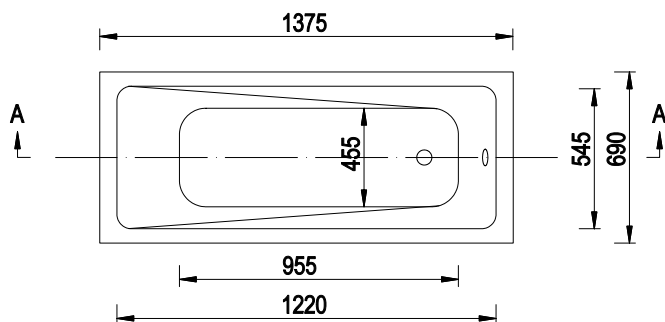

BUILT-IN BATHTUB

ELLEN SLIM 140x70 cm (EMPORIA-BS-WAM140)