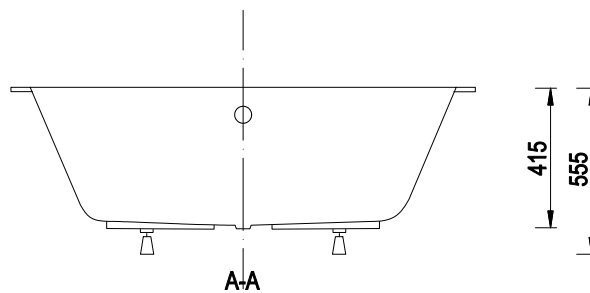

ELLEN SLIM 150x70 cm (EMPORIA-BS-WAM150)

ELLEN SLIM 160x70 cm (EMPORIA-BS-WAM160)

ELLEN SLIM 170x70 cm (EMPORIA-BS-WAM170)

ELLEN SLIM 180x80 cm (EMPORIA-BS-WAM180)

PRIMA SLIM 155x70 cm (EMPORIA-BS-WAQ155)

ASTRID SLIM - LEFT SIDE 150x75 cm (EMPORIA-BS-WAV150-L)

ASTRID SLIM - LEFT SIDE 160x75 cm (EMPORIA-BS-WAV160-L)

ASTRID SLIM - LEFT SIDE 170x75 cm (EMPORIA-BS-WAV170-L)

ASTRID SLIM - LEFT SIDE 180x80 cm (EMPORIA-BS-WAV180-L)