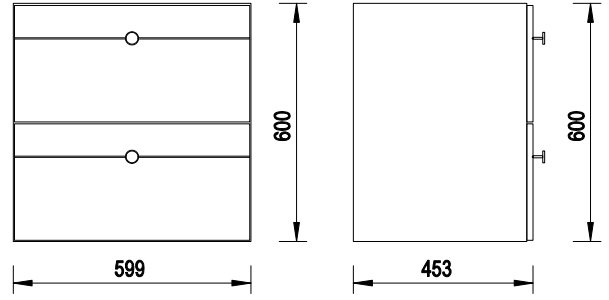

LAVIS 100X90 cm (EMPORIA-1000-900)

LAVIS 120X80 cm (EMPORIA-1200-800)

LAVIS 120X90 cm (EMPORIA-1200-900)

SHOWER DRAINS

ECO DRAIN

NORM DRAIN

TOP DRAIN

SLIM

FLOW DRAIN

X-DRAIN

- low siphon:

- high siphon:

FURNITURE

LOOP 50 50x45,3x60 cm (EMPORIA-001-B-05010)

LOOP 60 59,9x45,3x60 cm (EMPORIA-001-D-06025)

LOOP 80 79,9x45,3x60 cm (EMPORIA-001-D-08014)