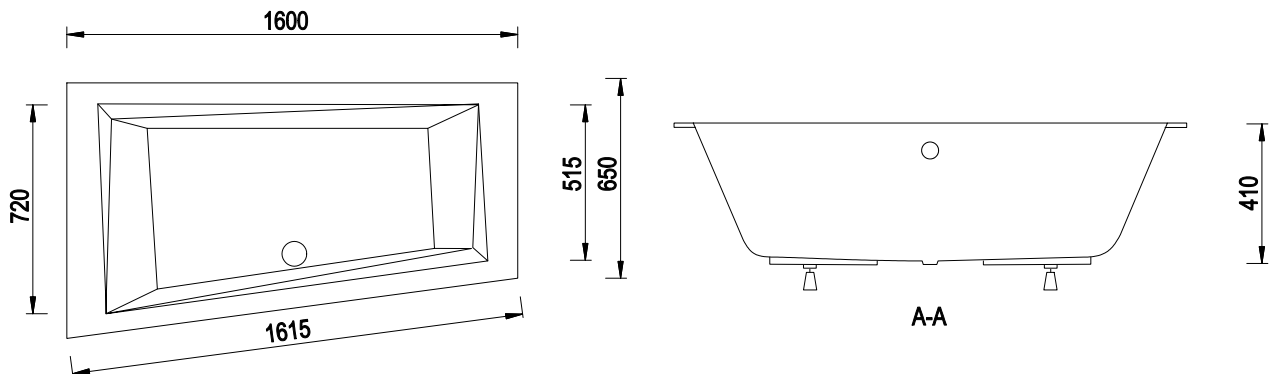

ALVI SLIM - LEFT SIDE 160x90 cm (EMPORIA-BS-WAIT160-L)