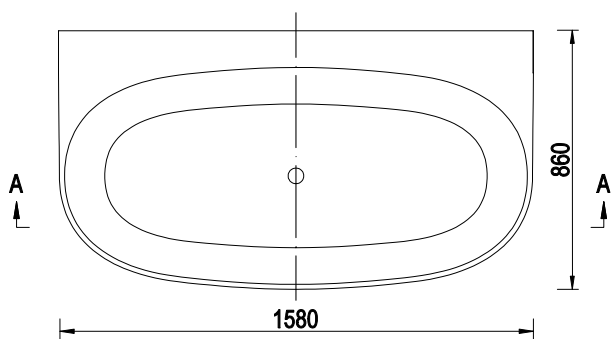

RIVA 170x77x57 cm (EMPORIA-RIVA0002)

LUNA 158x77x63 cm (EMPORIA-LUNA0001)

ALIA 140x70x61,5 cm (EMPORIA-ALIA0001)

SALLY 158x86x58 cm (EMPORIA-SALLY0001)

ACRYLIC BATHTUBS

MEGA-N-NEW 150x75x69 cm (EMPORIA-WS205P-1500-NEW)