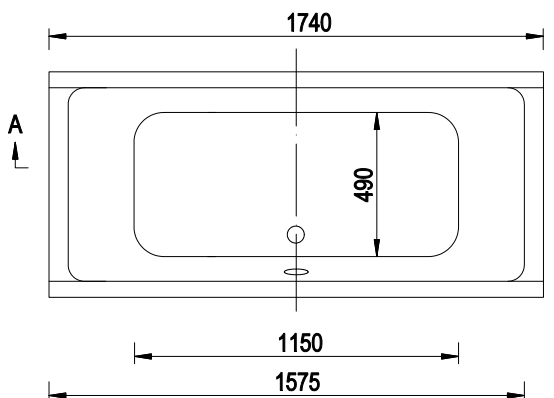

PRIMA SLIM 175x80 cm (EMPORIA-BS-WAQ175)