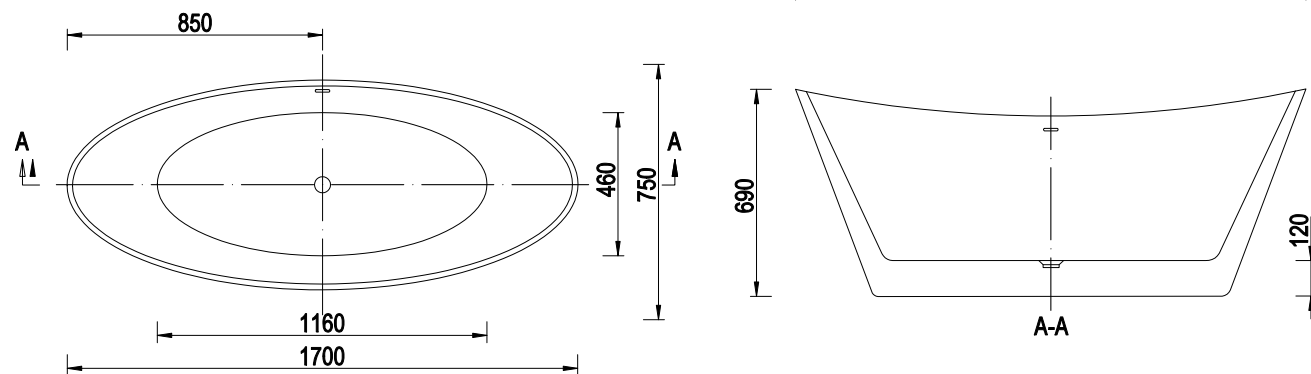

RIO 150x75x60 cm (EMPORIA-WS203L-1500)

MONYA NEW 170x75x69 cm (EMPORIA-WS208P-NEW)