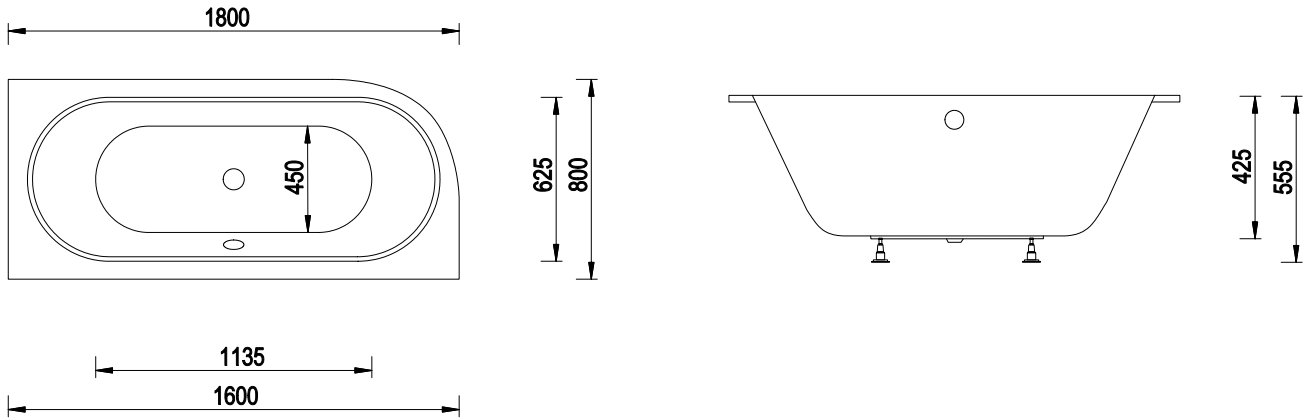

ASTRID SLIM - LEFT SIDE 150x75 cm (EMPORIA-BS-WAV150-L)

ASTRID SLIM - LEFT SIDE 160x75 cm (EMPORIA-BS-WAV160-L)

ASTRID SLIM - LEFT SIDE 170x75 cm (EMPORIA-BS-WAV170-L)

ASTRID SLIM - LEFT SIDE 180x80 cm (EMPORIA-BS-WAV180-L)

ASTRID SLIM - RIGHT SIDE 150x75 cm (EMPORIA-BS-WAV150-P)

ASTRID SLIM - RIGHT SIDE 160x75 cm (EMPORIA-BS-WAV160-P)

ASTRID SLIM - RIGHT SIDE 170x75 cm (EMPORIA-BS-WAV170-P)

ASTRID SLIM - RIGHT SIDE 180x80 cm (EMPORIA-BS-WAV180-P)

ALVI SLIM - LEFT SIDE 150x85 cm (EMPORIA-BS-WAIT150-L)

ALVI SLIM - LEFT SIDE 160x90 cm (EMPORIA-BS-WAIT160-L)

ALVI SLIM - RIGHT SIDE 150x85 cm (EMPORIA-BS-WAIT150-P)

ALVI SLIM - RIGHT SIDE 160x90 cm (EMPORIA-BS-WAIT160-P)