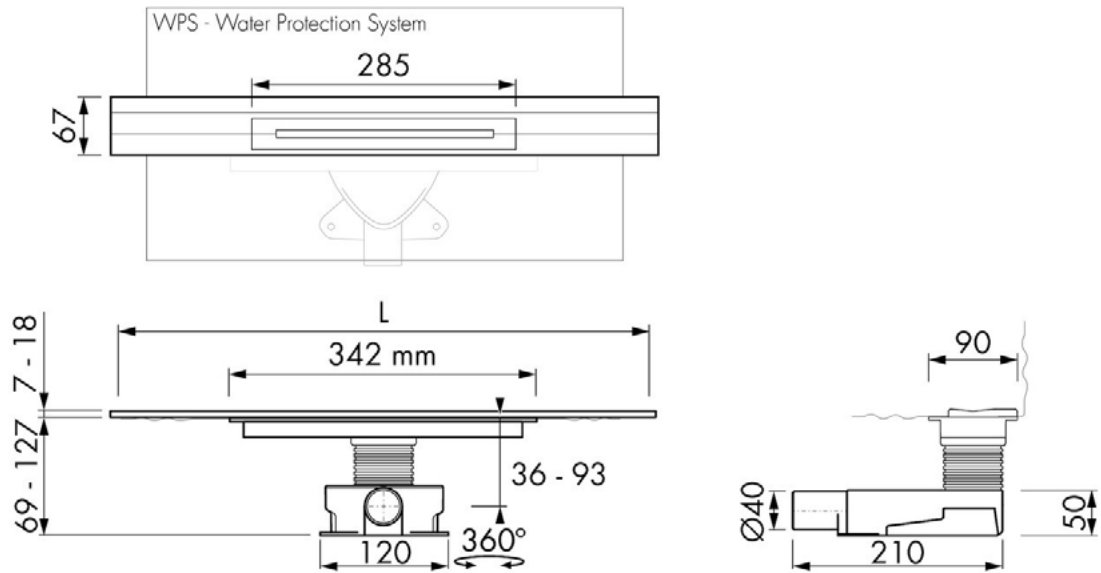

X-DRAIN

- low siphon: