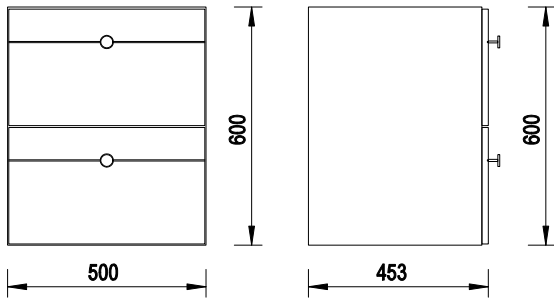

LAVIS 100X90 cm (EMPORIA-1000-900)

LAVIS 120X80 cm (EMPORIA-1200-800)

LAVIS 120X90 cm (EMPORIA-1200-900)

SHOWER DRAINS

ECO DRAIN

NORM DRAIN

TOP DRAIN

SLIM

FLOW DRAIN

X-DRAIN

- low siphon:

- high siphon:

FURNITURE

LOOP 50 50x45,3x60 cm (EMPORIA-001-B-05010)

LOOP 60 59,9x45,3x60 cm (EMPORIA-001-D-06025)

LOOP 80 79,9x45,3x60 cm (EMPORIA-001-D-08014)