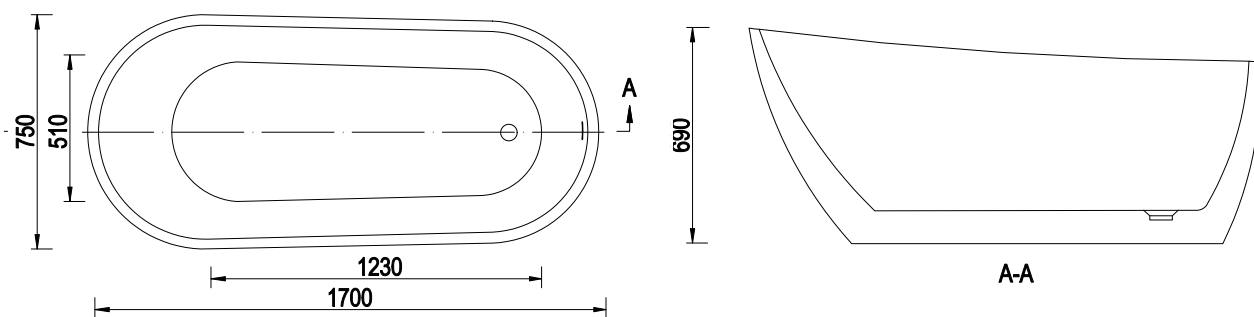

MEGA-N-NEW 170x75x69 cm (EMPORIA-WS205P-1700-NEW)