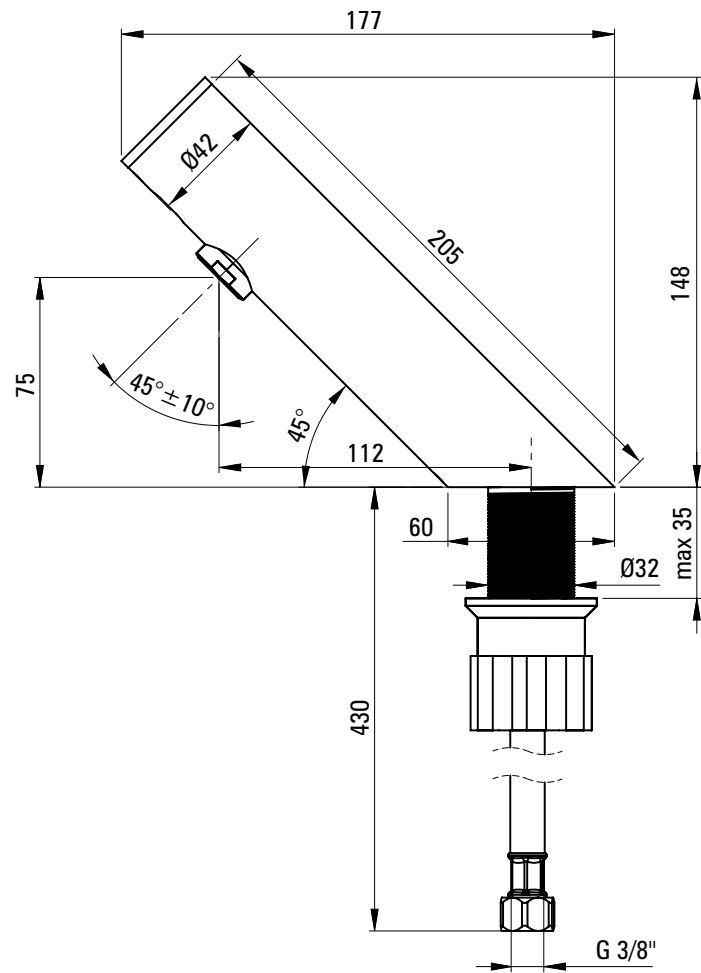

SENSOR FAUCETS

EMPORIA-080131_A TOCCO Power 4xAA

EMPORIA-080131_V TOCCO Power 260/6V