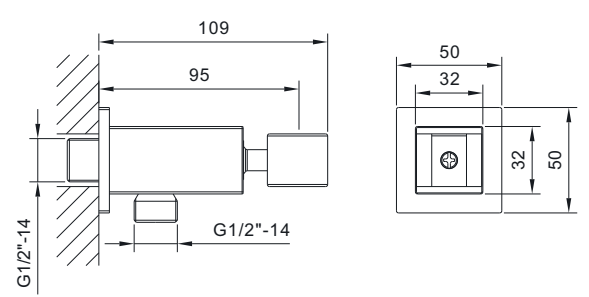

EMPORIA-04090 Shower holder

EMPORIA-04081 Built-In handshower

EMPORIA-04081 Built-In handshower

TEO COLLECTION