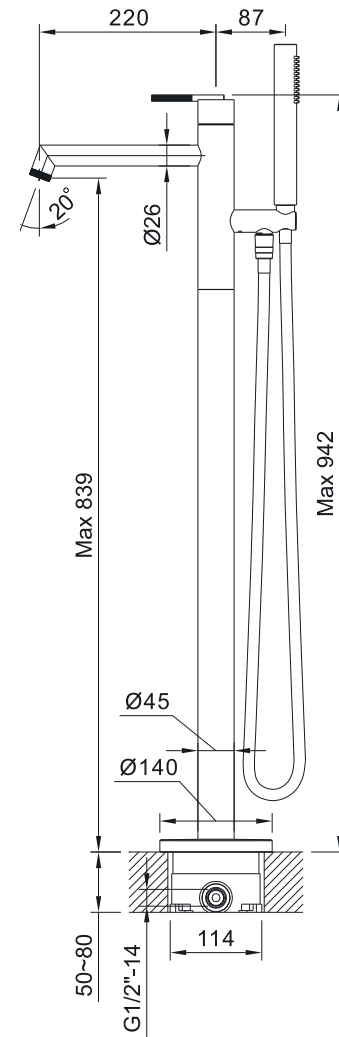

EMPORIA-01031 Bath mixer