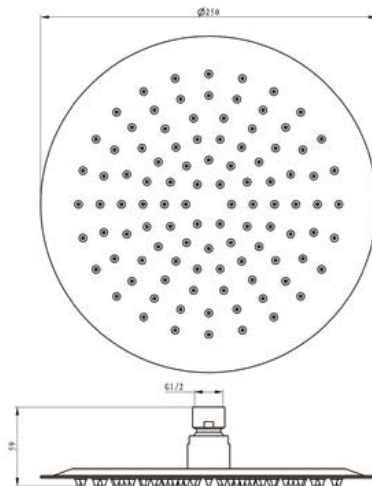

# FLY COLLECTION

EMPORIA-03031 Floor-mounted bathtub mixer

EMPORIA-040180 Shower rail adjustable

EMPORIA-04052 Shower arm

EMPORIA-0401001 Shower hose

EMPORIA-040733 Shower hand

EMPORIA-04062 Showerhead

EMPORIA-04082 Built-In handshower