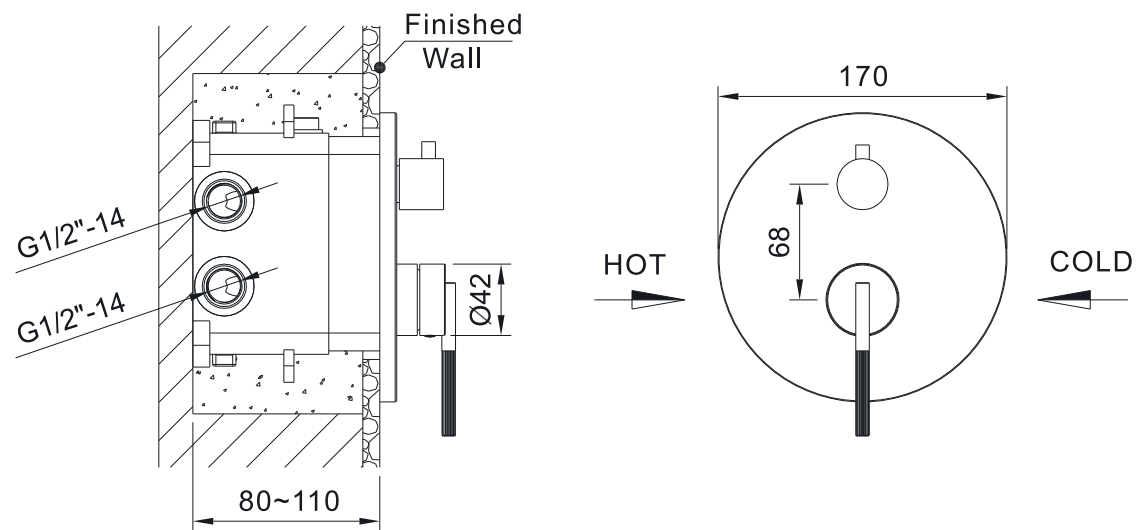

EMPORIA-01042 Concealed shower mixer