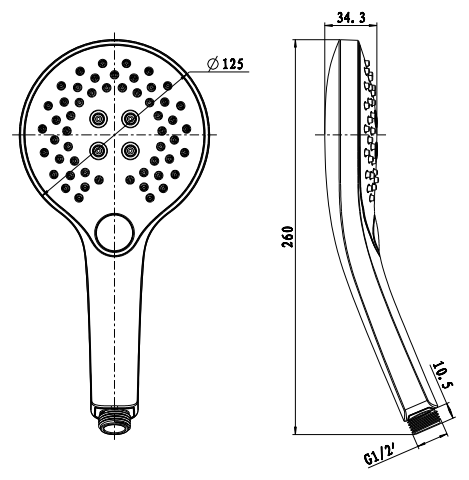

EMPORIA-040732 Shower hand

EMPORIA-040731 Shower hand