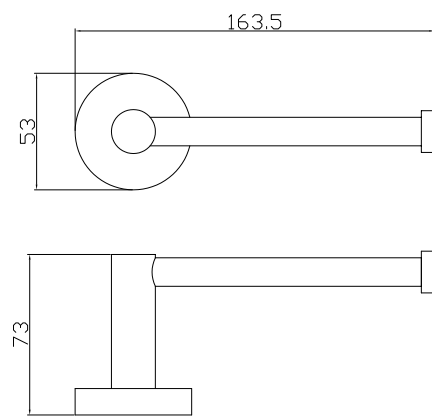

EMPORIA-5010 Single hook