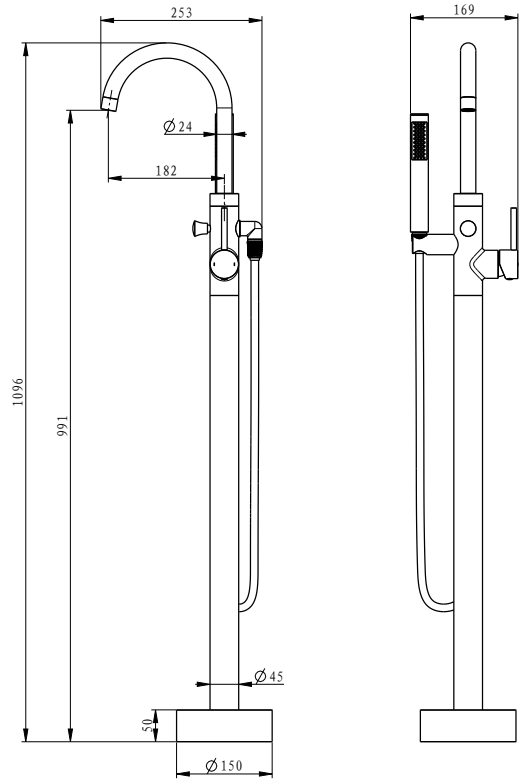

FLY COLLECTION

EMPORIA-03031 Floor-mounted bathtub mixer