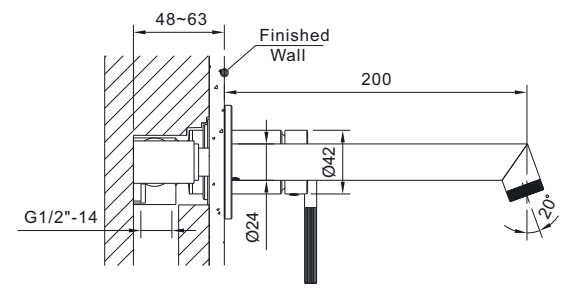

EMPORIA-01012 Concealed basin