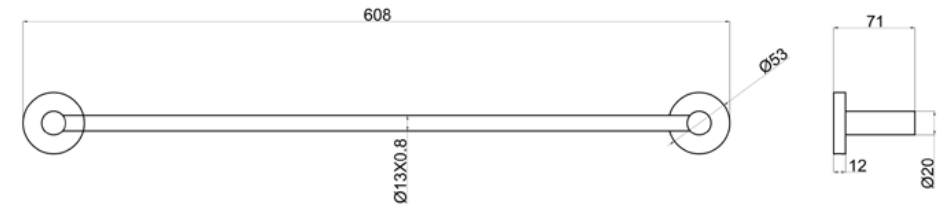

# ACCESORIES

EMPORIA-5045 Towel Holder 45cm

EMPORIA-5060 Towel Holder 60cm

EMPORIA-5080 Mirror

PRODUCT COLORS MAY DIFFER FROM THOSE SHOWN ON VISUALIZATIONS DUE TO LIMITATIONS IN THE PRINTING PROCESS.

E M P O R I A