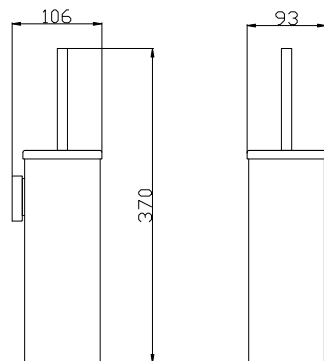

EMPORIA-5030 Paper holder without lid

EMPORIA-5050 Toilet brush holder