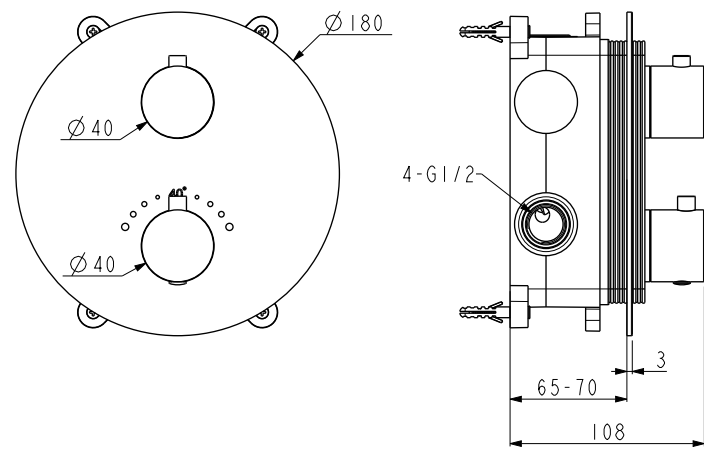

EMPORIA-03043 Concealed thermostatic shower mixer