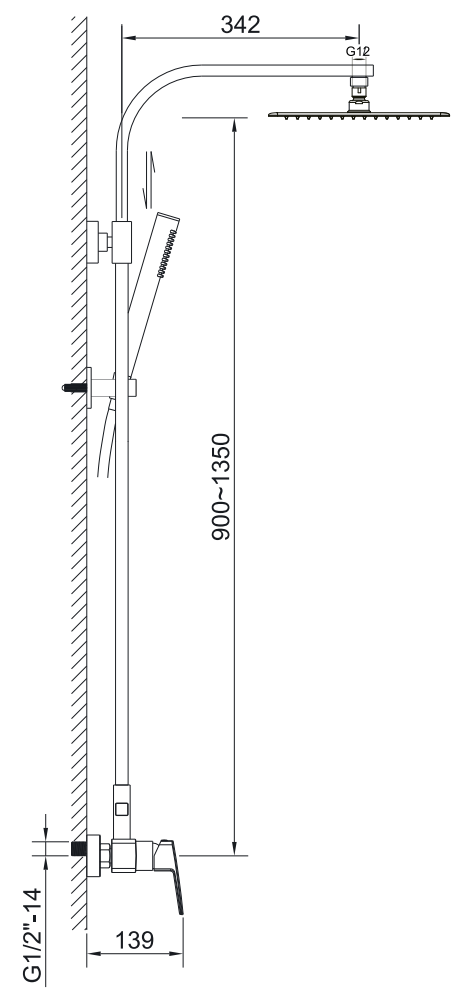

EMPORIA-02011 Rainshower mixer 2-function