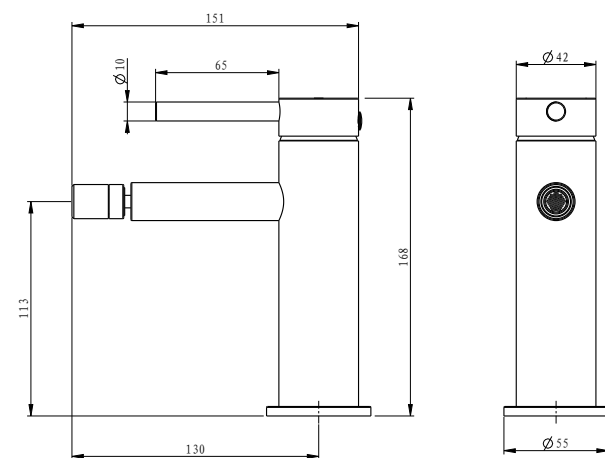

EMPORIA-03020 Bidet mixer