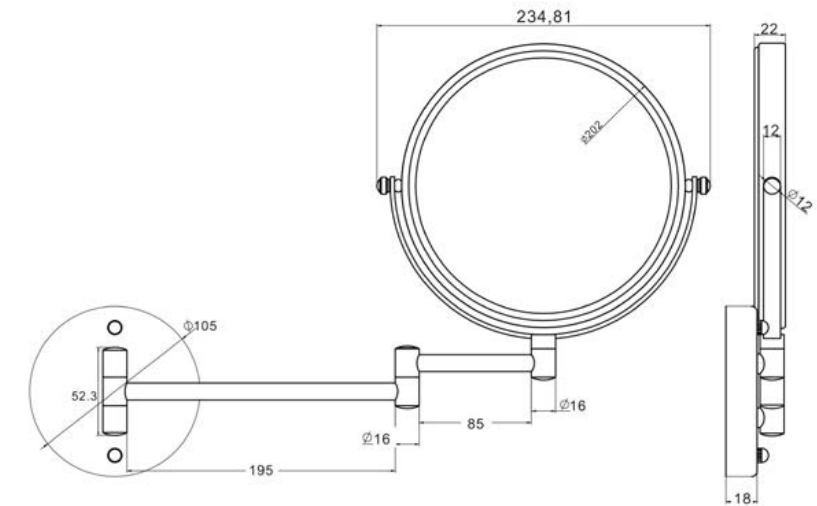

# ACCESORIES

EMPORIA-5045 Towel Holder 45cm

EMPORIA-5060 Towel Holder 60cm

EMPORIA-5080 Mirror

PRODUCT COLORS MAY DIFFER FROM THOSE SHOWN ON VISUALIZATIONS DUE TO LIMITATIONS IN THE PRINTING PROCESS.

E M P O R I A