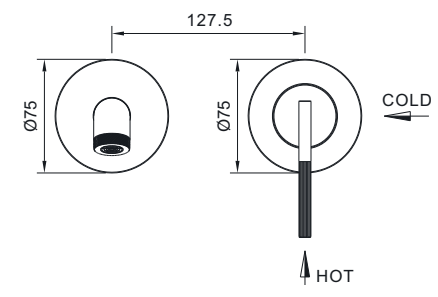

RIO COLLECTION

RIO COLLECTION