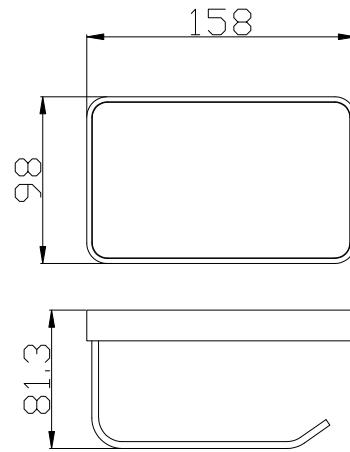

EMPORIA-5020 Double hook