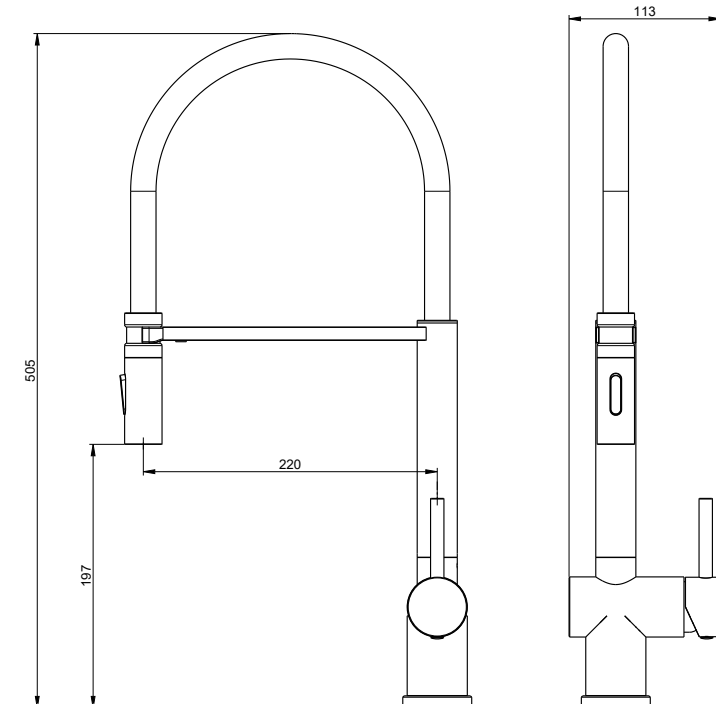

KITCHEN FAUCETS

EMPORIA-070170 PIKO Kitchen faucet