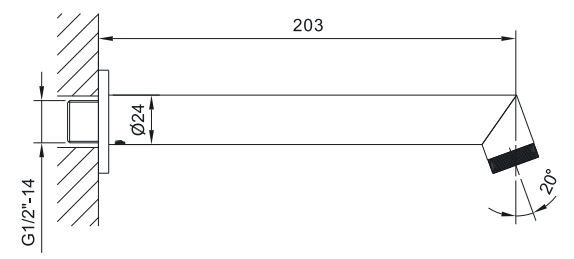

# RIO COLLECTION

EMPORIA-040100 Shower hose

EMPORIA-040180 Shower rail adjustable

EMPORIA-04050 Shower arm

EMPORIA-04060 Showerhead

EMPORIA-010160 Bath spout

EMPORIA-04080 Built-in handshower

EMPORIA-04085 Built-in handshower