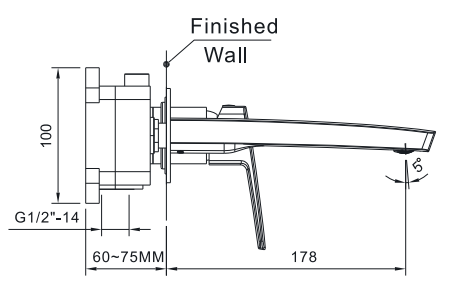

TEO COLLECTION

TEO COLLECTION