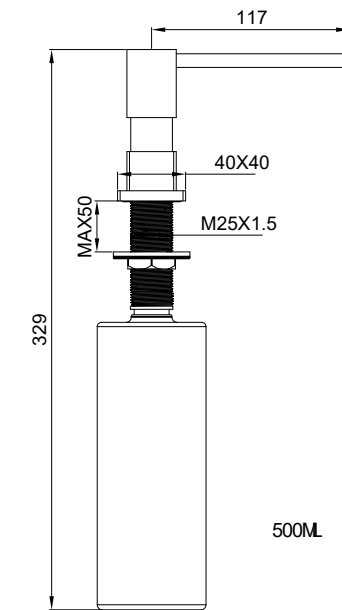

EMPORIA-040175 Liquid dispenser