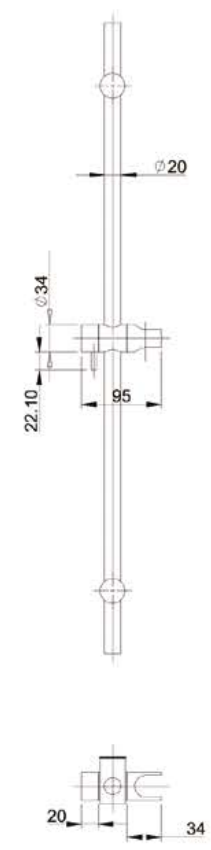

TEO COLLECTION

TEO COLLECTION