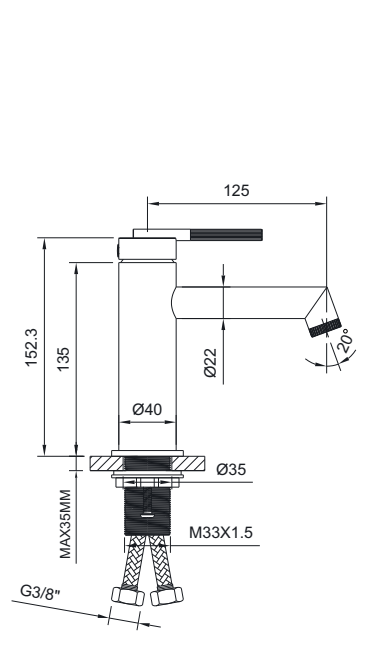

RIO COLLECTION

EMPORIA-01010 Basin mixer