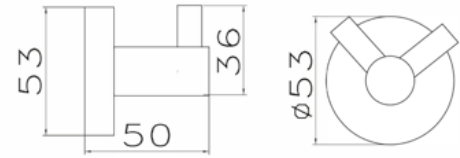

ACCESORIES

ACCESORIES

EMPORIA-5045 Towel Holder 45cm

PRODUCT COLORS MAY DIFFER FROM THOSE SHOWN ON VISUALIZATIONS DUE TO LIMITATIONS IN THE PRINTING PROCESS.