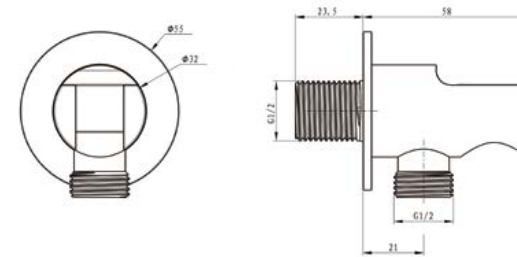

# FLY COLLECTION

EMPORIA-03031 Floor-mounted bathtub mixer

EMPORIA-040180 Shower rail adjustable

EMPORIA-04052 Shower arm

EMPORIA-0401001 Shower hose

EMPORIA-040733 Shower hand

EMPORIA-04062 Showerhead

EMPORIA-04082 Built-In handshower