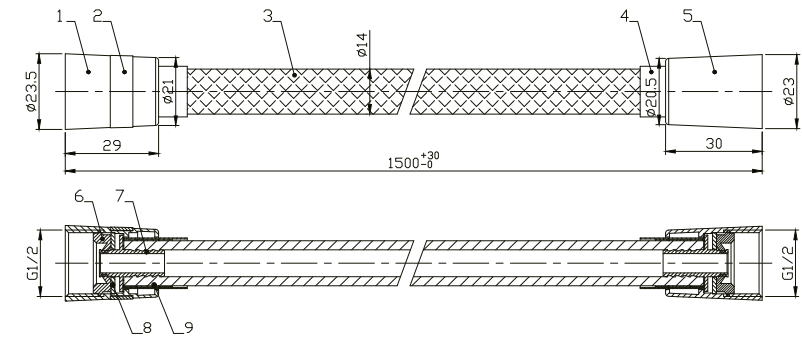

# FLY COLLECTION

EMPORIA-03031 Floor-mounted bathtub mixer

EMPORIA-040180 Shower rail adjustable

EMPORIA-04052 Shower arm

EMPORIA-0401001 Shower hose

EMPORIA-040733 Shower hand

EMPORIA-04062 Showerhead

EMPORIA-04082 Built-In handshower