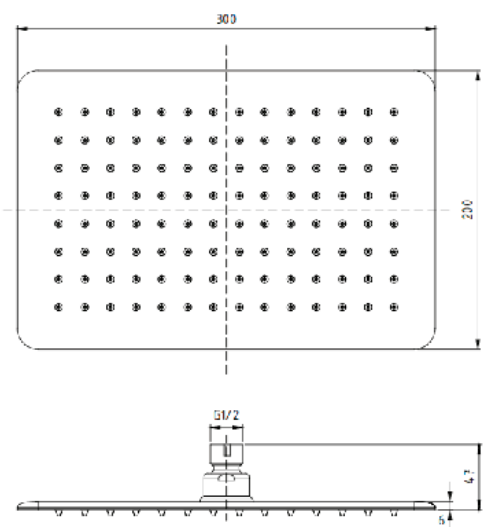

TEO COLLECTION

EMPORIA-04061 Showerhead