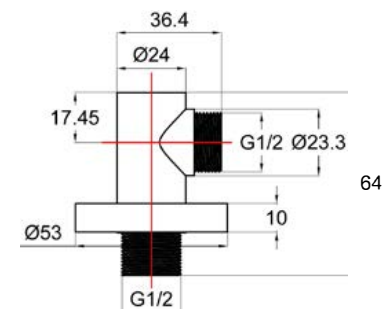

# FLY COLLECTION

EMPORIA-03031 Floor-mounted bathtub mixer

EMPORIA-040180 Shower rail adjustable

EMPORIA-04052 Shower arm

EMPORIA-0401001 Shower hose

EMPORIA-040733 Shower hand

EMPORIA-04062 Showerhead

EMPORIA-04082 Built-In handshower