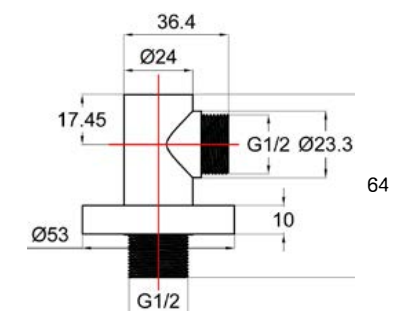

EMPORIA-04085 Built-in handshower