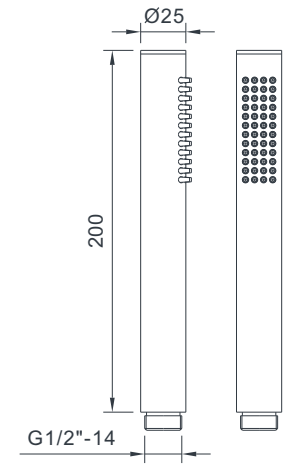

EMPORIA-040710 Shower hand