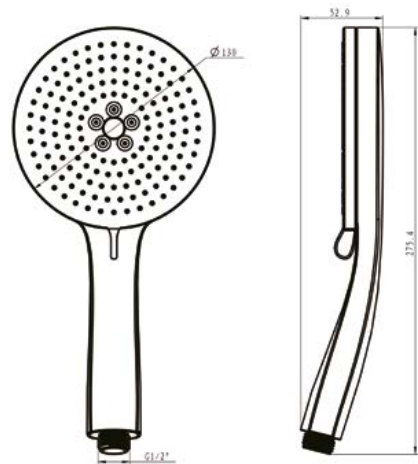

# FLY COLLECTION

EMPORIA-03031 Floor-mounted bathtub mixer

EMPORIA-040180 Shower rail adjustable

EMPORIA-04052 Shower arm

EMPORIA-0401001 Shower hose

EMPORIA-040733 Shower hand

EMPORIA-04062 Showerhead

EMPORIA-04082 Built-In handshower