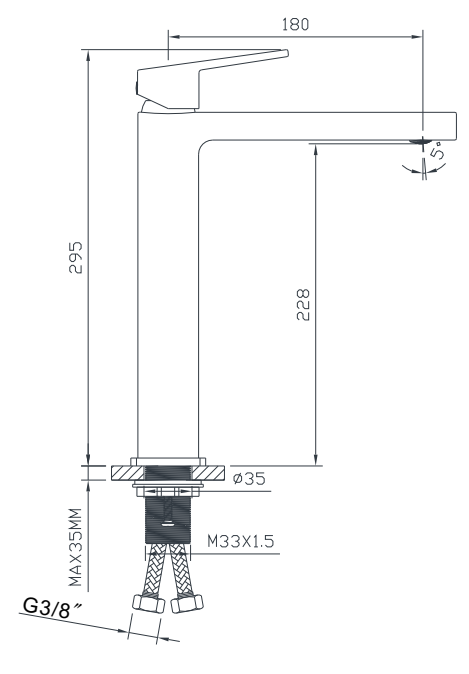

EMPORIA-02011 Basin mixer