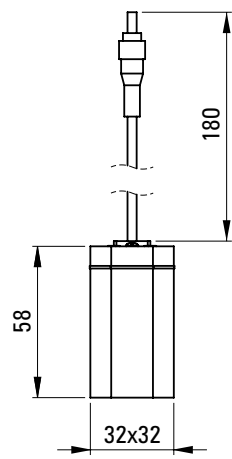

SENSOR FAUCETS

EMPORIA-080131_A TOCCO Power 4xAA

EMPORIA-080131_V TOCCO Power 260/6V