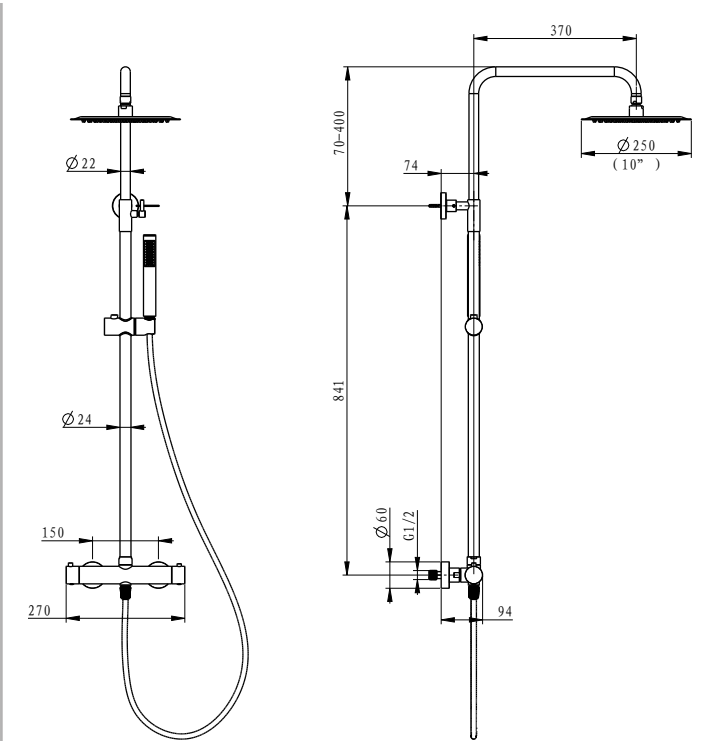

EMPORIA-0401202 Rainshower thermostatic mixer