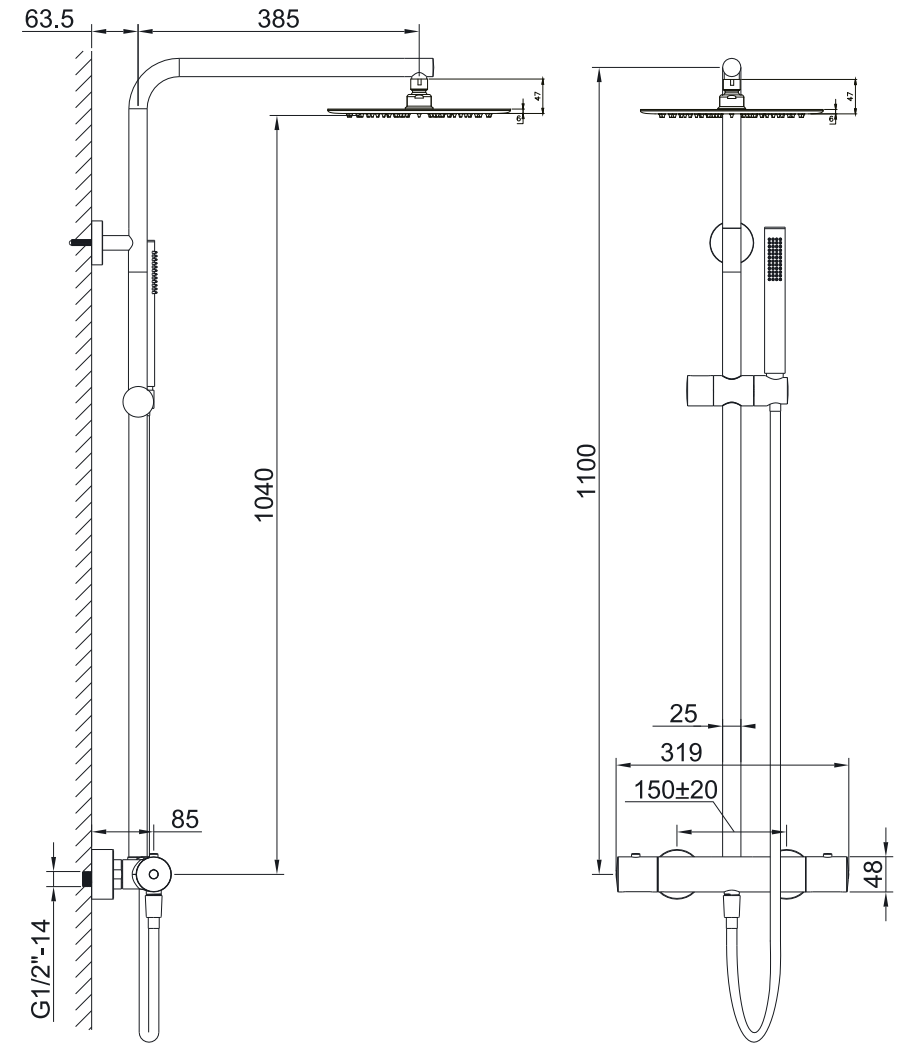

RIO COLLECTION

EMPORIA-0401201 Rainshower thermostatic mixer