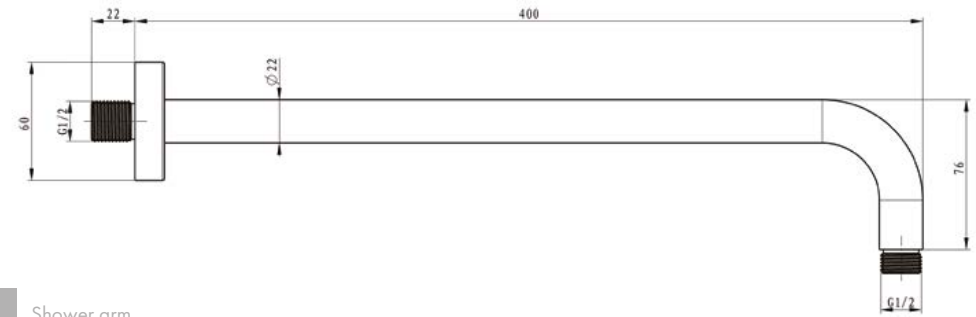

EMPORIA-04052 Shower arm