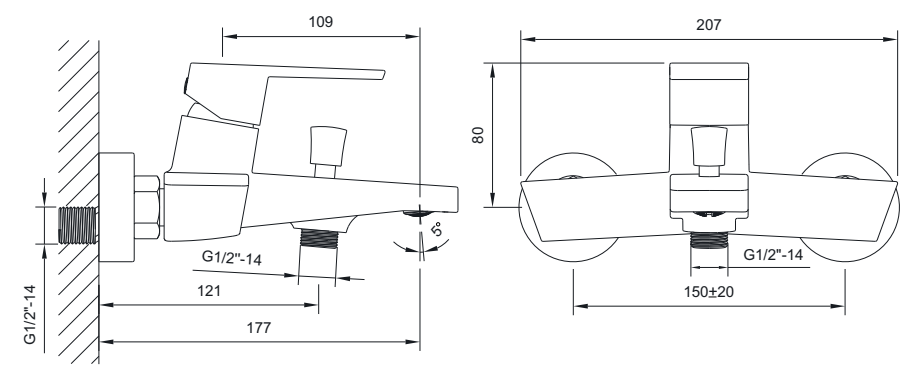

EMPORIA-02012 Concealed basin mixer

EMPORIA-02030 Bath mixer