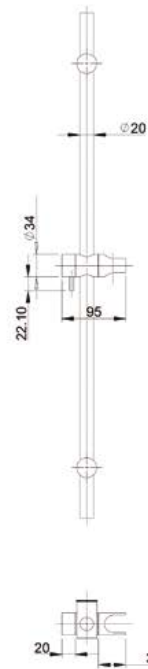

# FLY COLLECTION

EMPORIA-03031 Floor-mounted bathtub mixer

EMPORIA-040180 Shower rail adjustable

EMPORIA-04052 Shower arm

EMPORIA-0401001 Shower hose

EMPORIA-040733 Shower hand

EMPORIA-04062 Showerhead

EMPORIA-04082 Built-In handshower