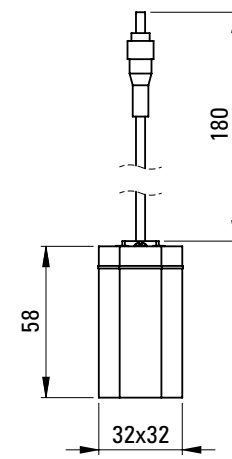

SENSOR FAUCETS

EMPORIA-080132_A TOCCO Power 4xAA

EMPORIA-080132_V TOCCO Power 260/6V