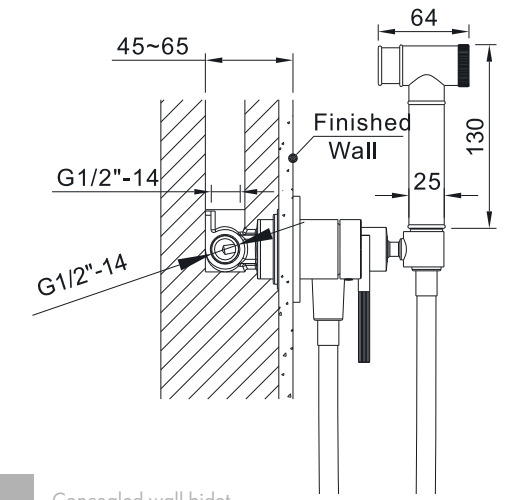

# RIO COLLECTION

EMPORIA-01010 Basin mixer

EMPORIA-01011 Basin mixer

EMPORIA-01012 Concealed basin

EMPORIA-01032 Bath mixer

EMPORIA-01020 Bidet mixer

EMPORIA-01030 Bath mixer

EMPORIA-01021 Concealed wall bidet