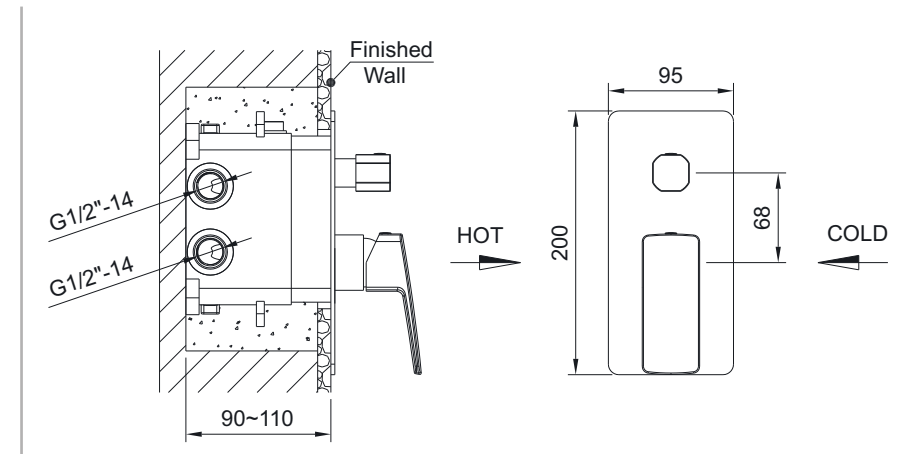

EMPORIA-02042 Concealed shower mixer