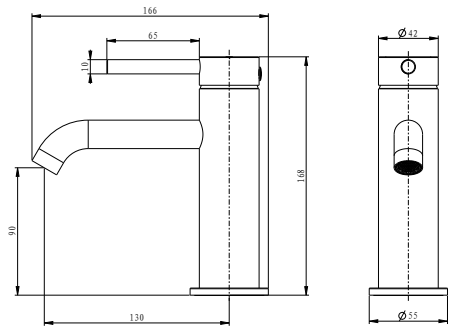

FLY COLLECTION

FLY COLLECTION

EMPORIA-03010 Basin mixer