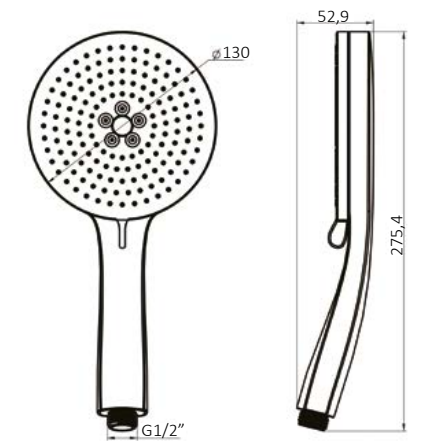

EMPORIA-040733 Shower hand