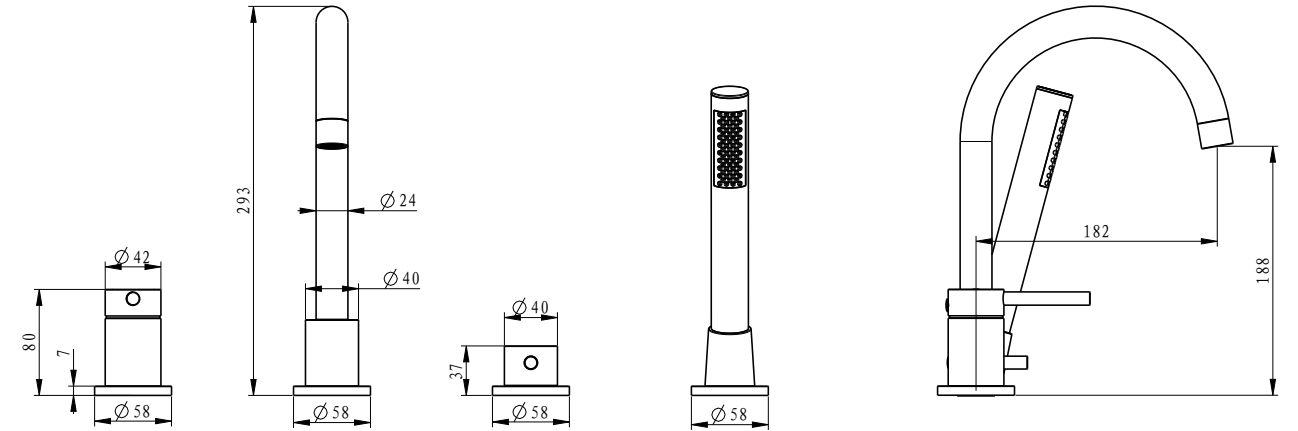

EMPORIA-03033 Bath mixer