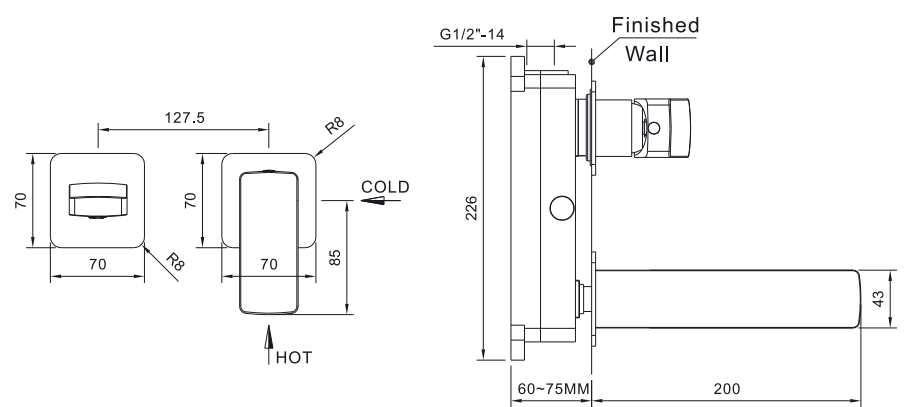

EMPORIA-02011 Rainshower mixer 2-function