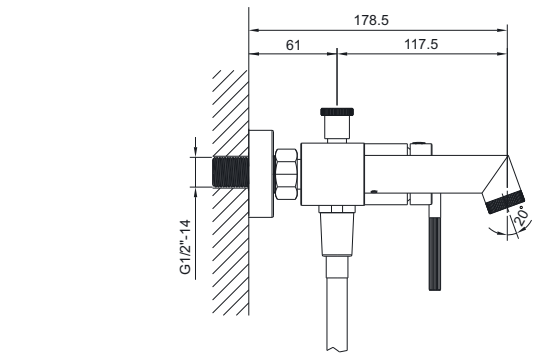

EMPORIA-01030 Bath mixer