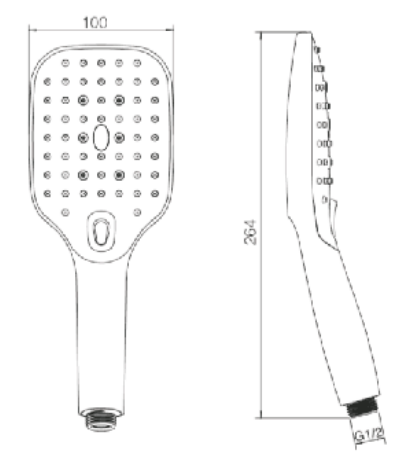

EMPORIA-040732 Shower hand