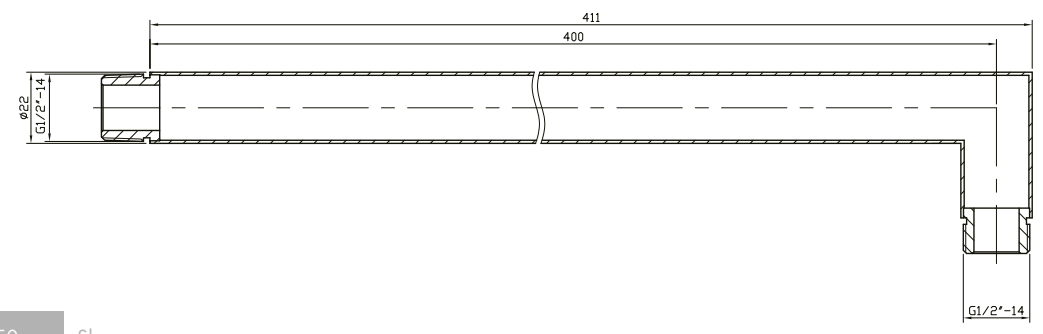

EMPORIA-04050 Shower arm