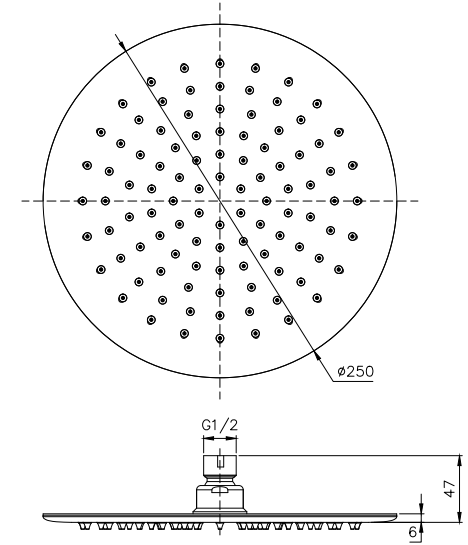

EMPORIA-04060 Showerhead