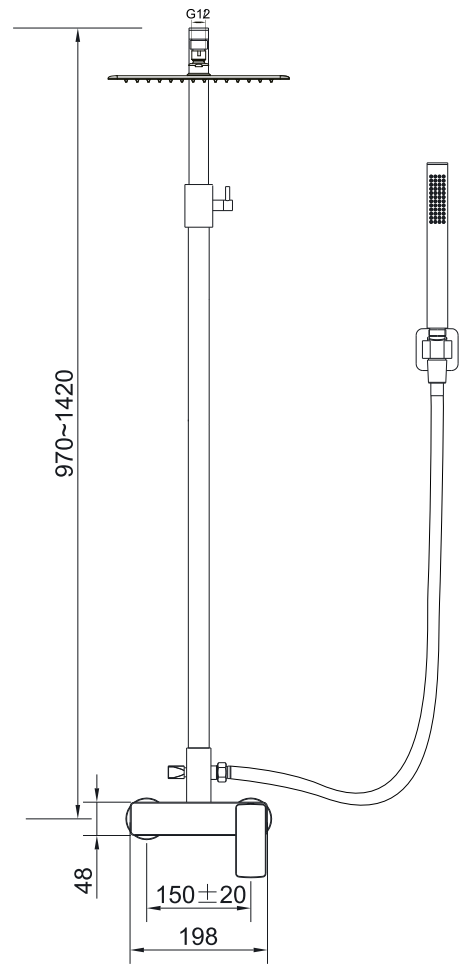

EMPORIA-02011 Rainshower mixer 2-function

EMPORIA-040180 Shower rail adjustable