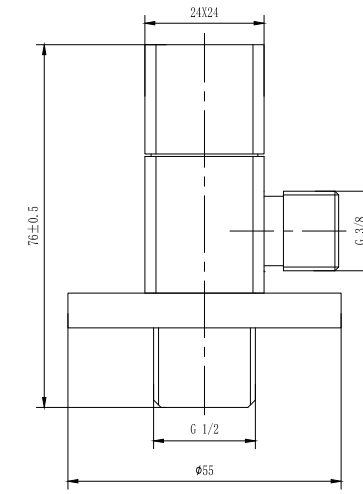

ACCESSORIES

EMPORIA-HF811 Valve