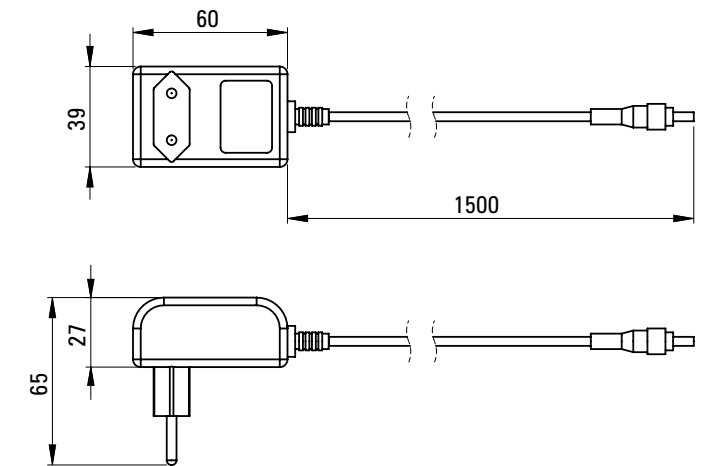

SENSOR FAUCETS

EMPORIA-080132_A TOCCO Power 4xAA

EMPORIA-080132_V TOCCO Power 260/6V