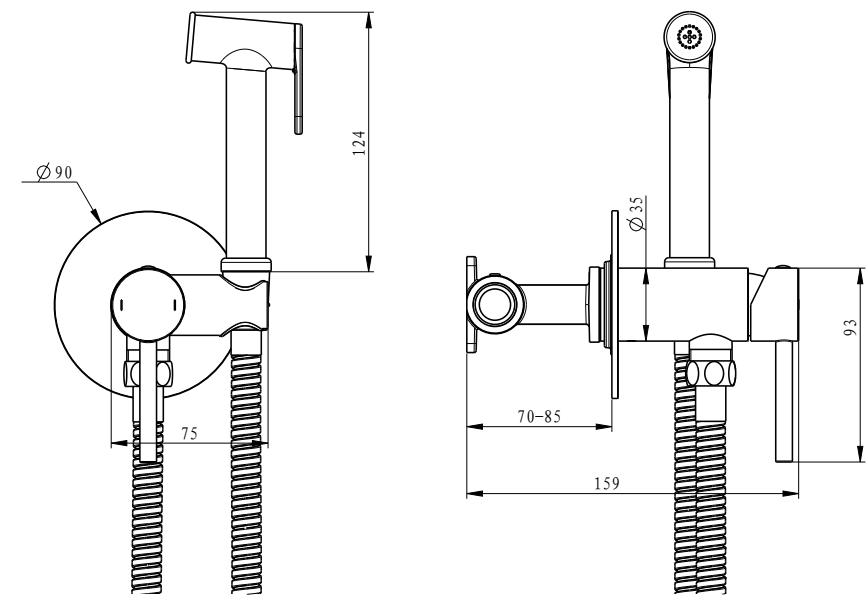

EMPORIA-03021 Concealed wall bidet