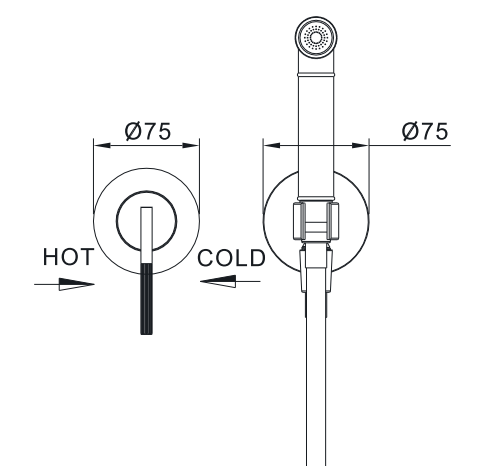

# RIO COLLECTION

EMPORIA-01010 Basin mixer

EMPORIA-01011 Basin mixer

EMPORIA-01012 Concealed basin

EMPORIA-01032 Bath mixer

EMPORIA-01020 Bidet mixer

EMPORIA-01030 Bath mixer

EMPORIA-01021 Concealed wall bidet