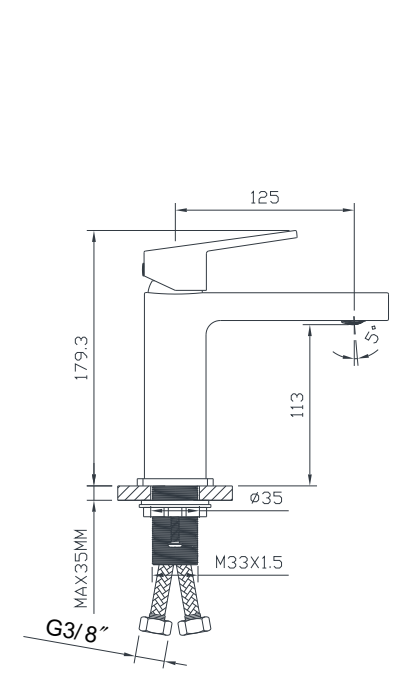

TEO COLLECTION

TEO COLLECTION

EMPORIA-02010 Basin mixer