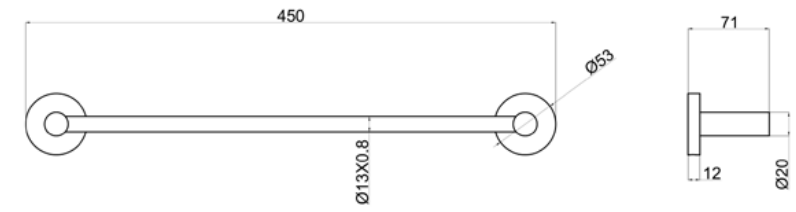

# ACCESORIES

EMPORIA-5045 Towel Holder 45cm

EMPORIA-5060 Towel Holder 60cm

EMPORIA-5080 Mirror

PRODUCT COLORS MAY DIFFER FROM THOSE SHOWN ON VISUALIZATIONS DUE TO LIMITATIONS IN THE PRINTING PROCESS.

E M P O R I A