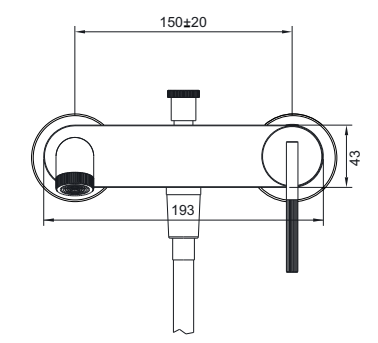

EMPORIA-01021 Concealed wall bidet