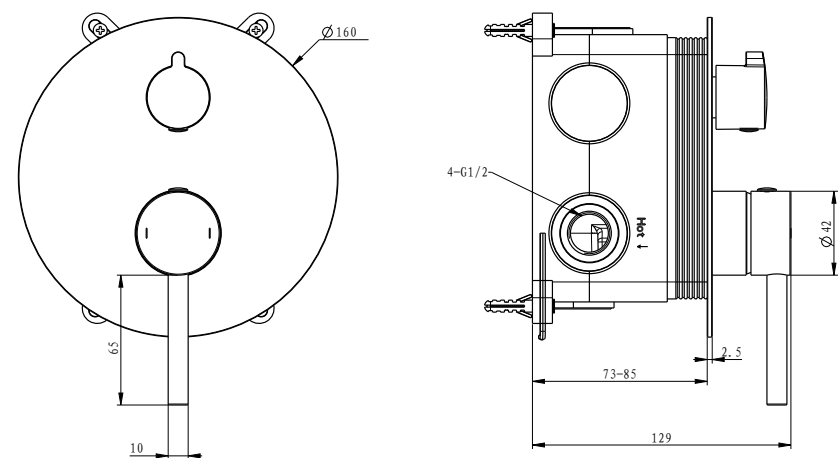

FLY COLLECTION

EMPORIA-03042 Concealed shower mixer