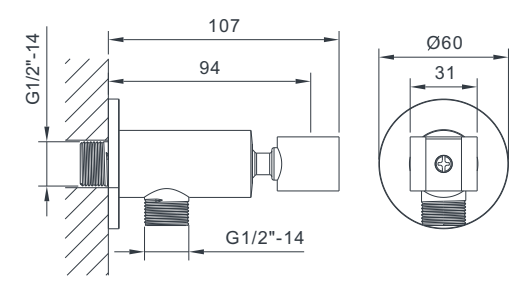

# RIO COLLECTION

EMPORIA-040100 Shower hose

EMPORIA-040180 Shower rail adjustable

EMPORIA-04050 Shower arm

EMPORIA-04060 Showerhead

EMPORIA-010160 Bath spout

EMPORIA-04080 Built-in handshower

EMPORIA-04085 Built-in handshower