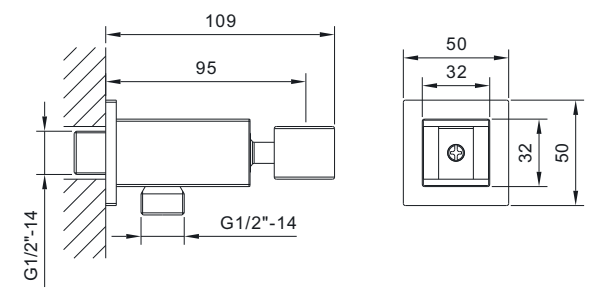

TEO COLLECTION

EMPORIA-04061 Showerhead

EMPORIA-04081 Built-In handshower

TEO COLLECTION