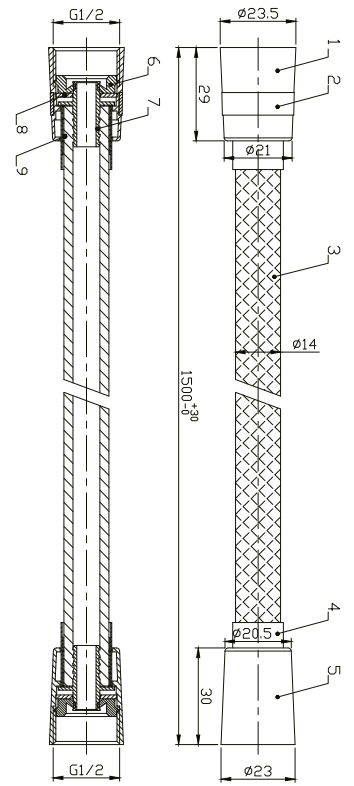

RIO COLLECTION

RIO COLLECTION

EMPORIA-040100 Shower hose