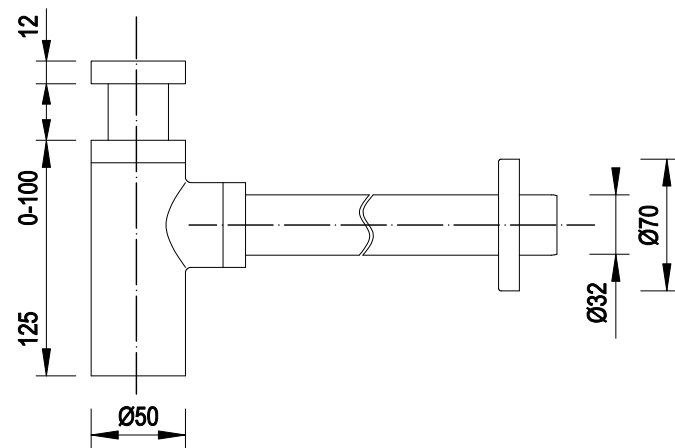

EMPORIA-HF6009 Sink Siphon