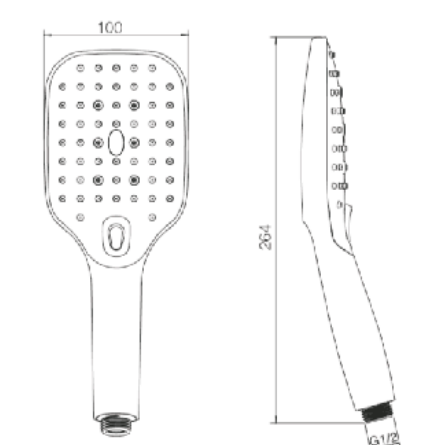

EMPORIA-040732 Shower hand