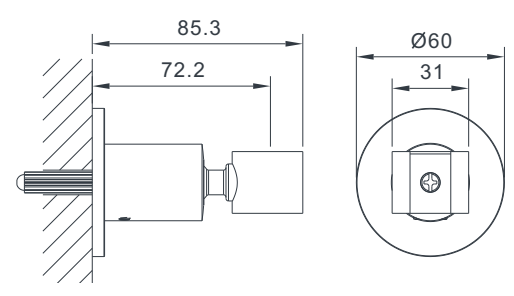

# RIO COLLECTION

EMPORIA-040100 Shower hose

EMPORIA-040180 Shower rail adjustable

EMPORIA-04050 Shower arm

EMPORIA-04060 Showerhead

EMPORIA-010160 Bath spout

EMPORIA-04080 Built-in handshower

EMPORIA-04085 Built-in handshower