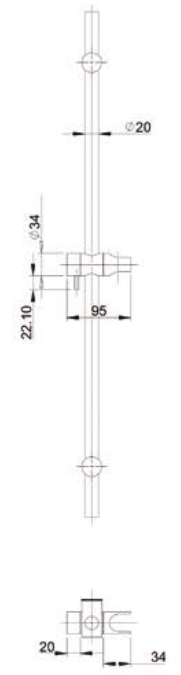

EMPORIA-040180 Shower rail adjustable