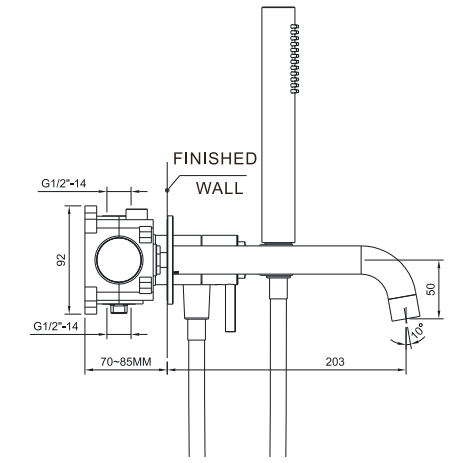

# RIO COLLECTION

EMPORIA-01010 Basin mixer

EMPORIA-01011 Basin mixer

EMPORIA-01012 Concealed basin

EMPORIA-01032 Bath mixer

EMPORIA-01020 Bidet mixer

EMPORIA-01030 Bath mixer

EMPORIA-01021 Concealed wall bidet