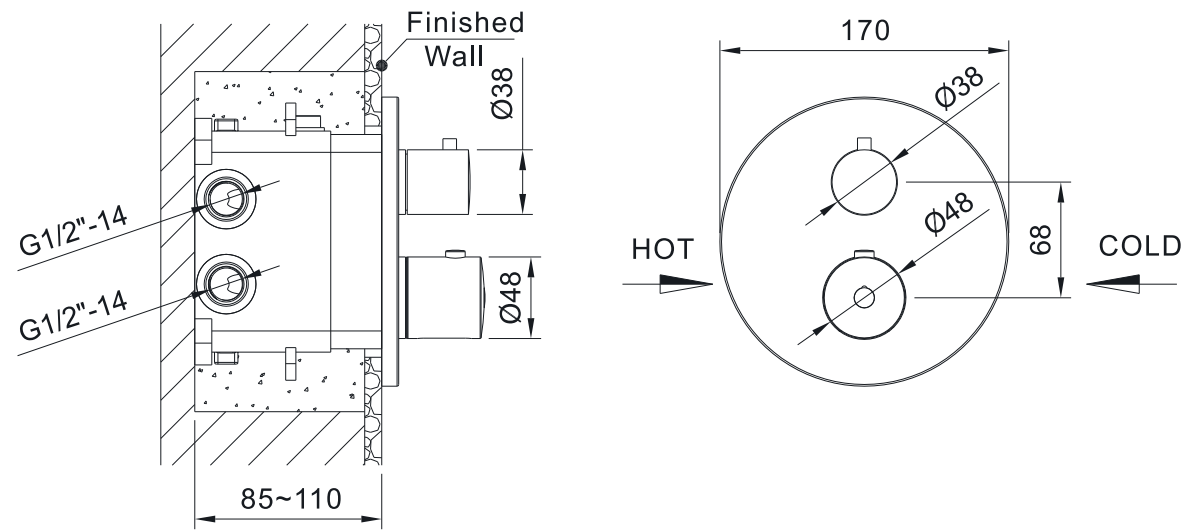

RIO COLLECTION

EMPORIA-01043 Concealed shower mixer