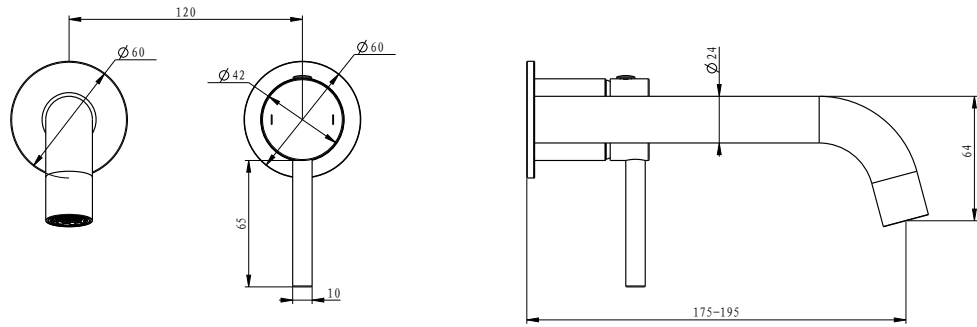

EMPORIA-03012 Concealed basin mixer