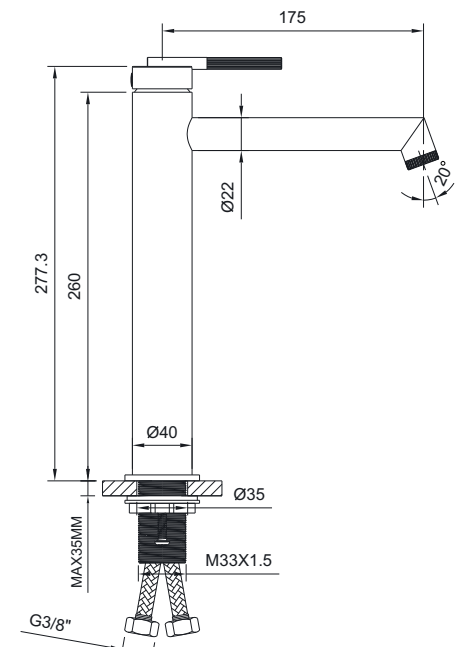

EMPORIA-01011 Basin mixer