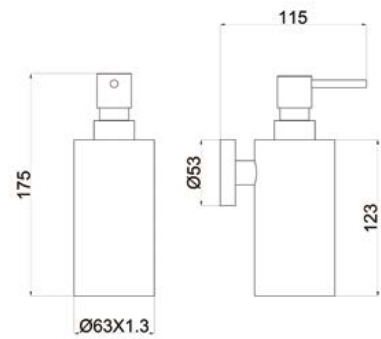

EMPORIA-5090 Paper holder with shelf for phone

EMPORIA-5070 Soap dispenser