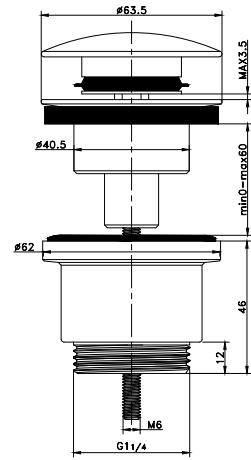

ACCESSORIES

EMPORIA-HF1083 Click-clack