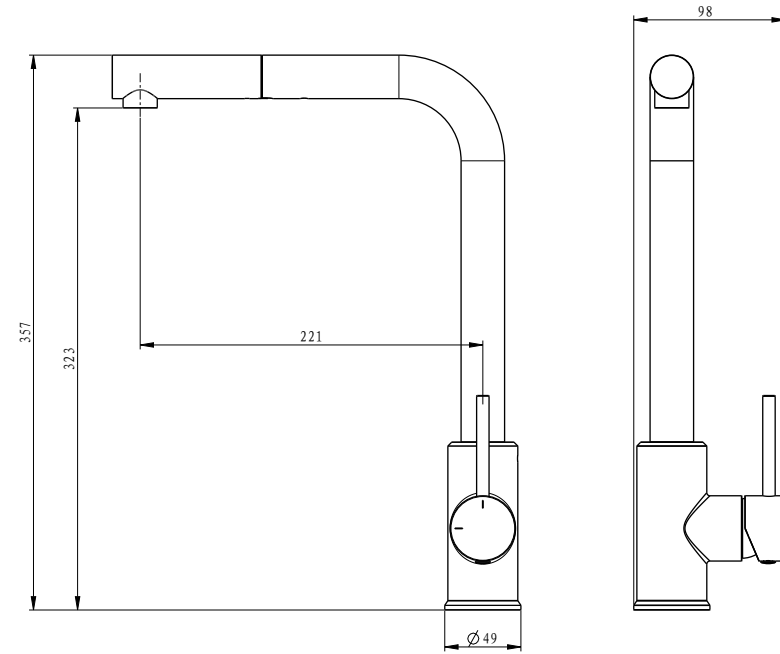

KITCHEN FAUCETS

EMPORIA-050170 TAURO Kitchen faucet