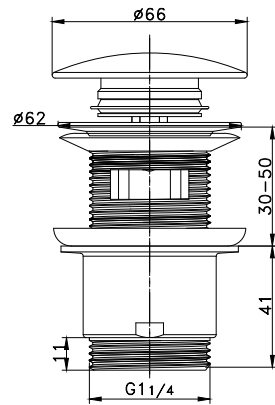

EMPORIA-HF1087-Y Click-clack