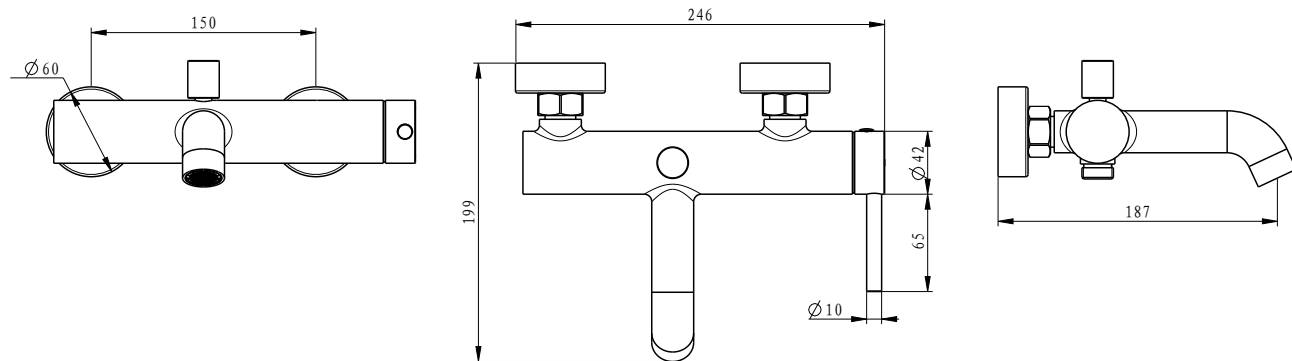

EMPORIA-03030 Bath mixer