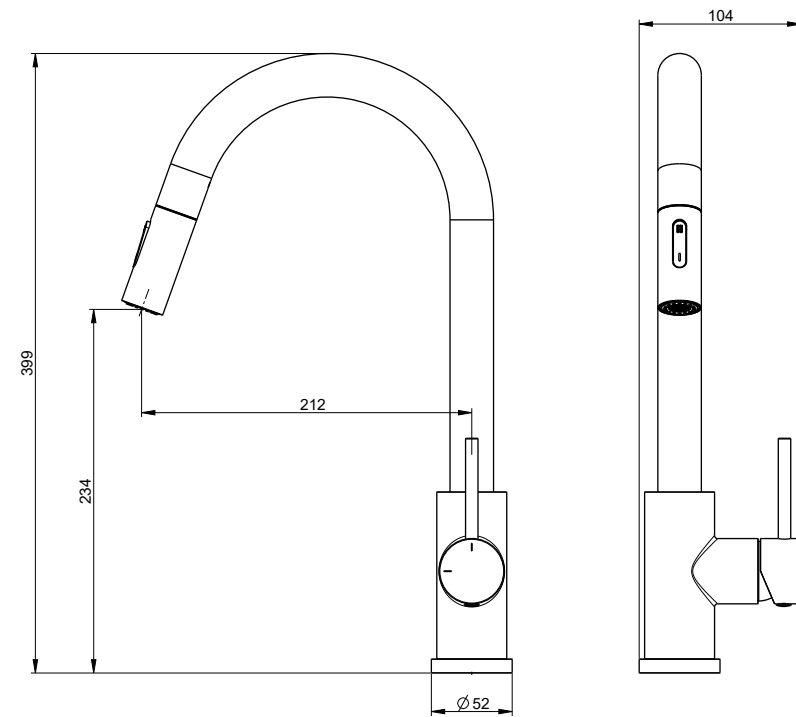

EMPORIA-060170 FAVO Kitchen faucet