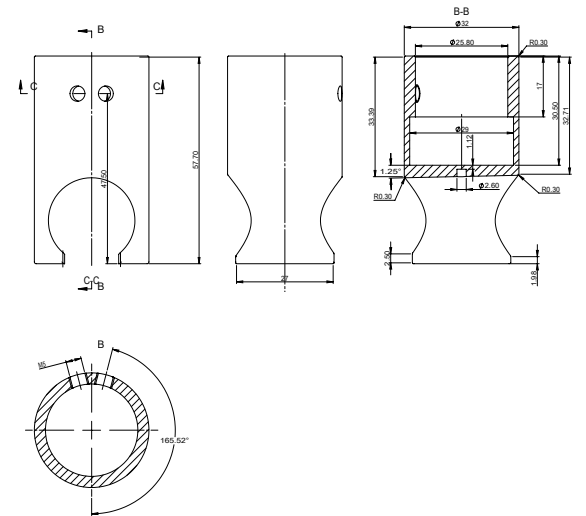

EMPORIA-040901 Shower holder