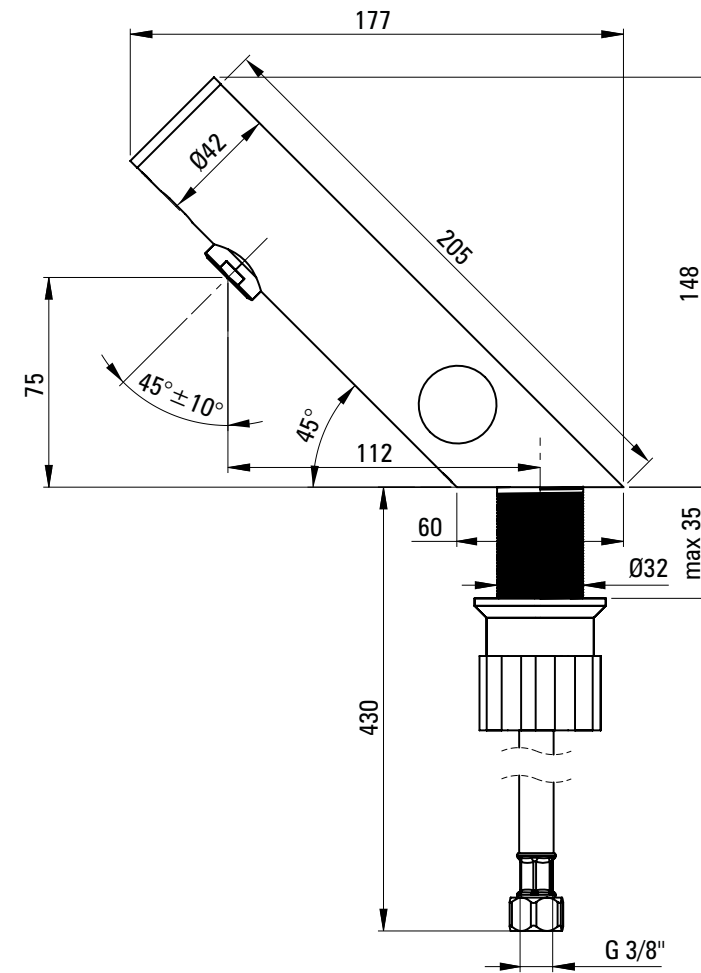

SENSOR FAUCETS

EMPORIA-080132_A TOCCO Power 4xAA

EMPORIA-080132_V TOCCO Power 260/6V