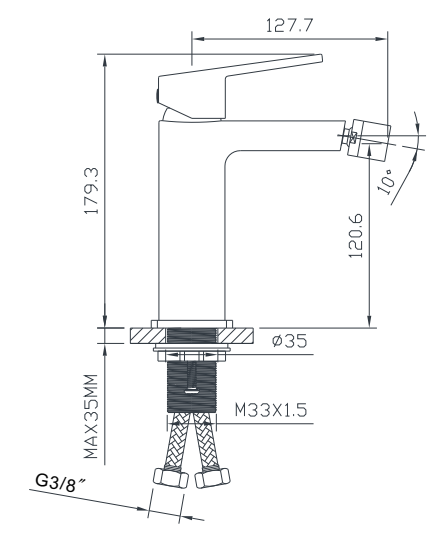

EMPORIA-02020 Bidet mixer