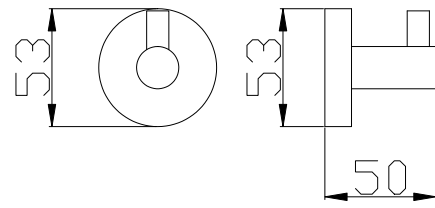

ACCESORIES