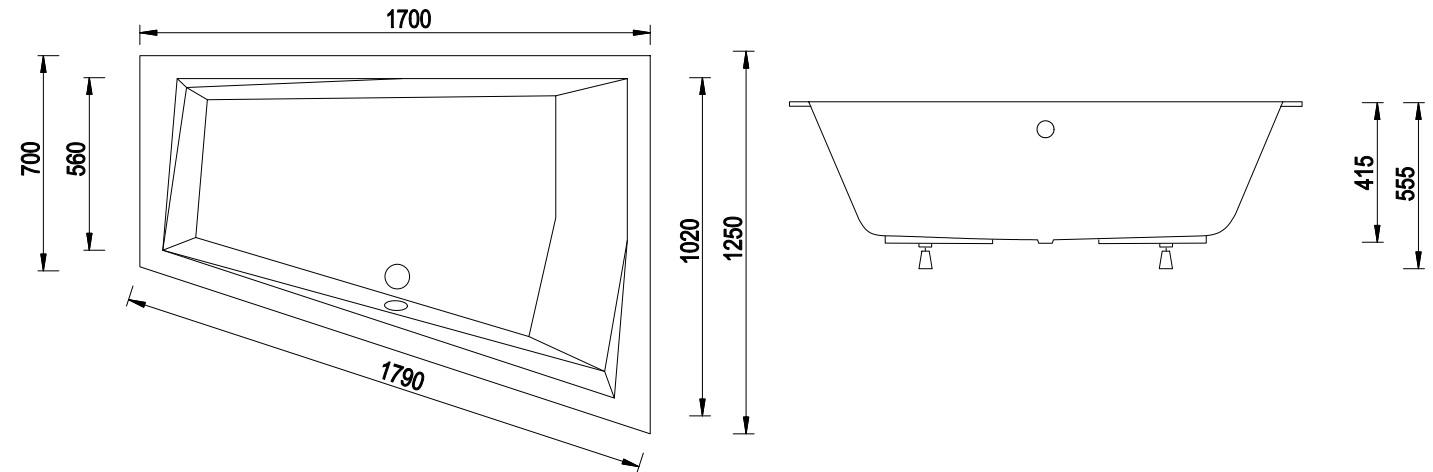

ALVI DUO SLIM - WANNA PRAWA 170x125 cm (EMPORIA-BS-WAID-170-P)