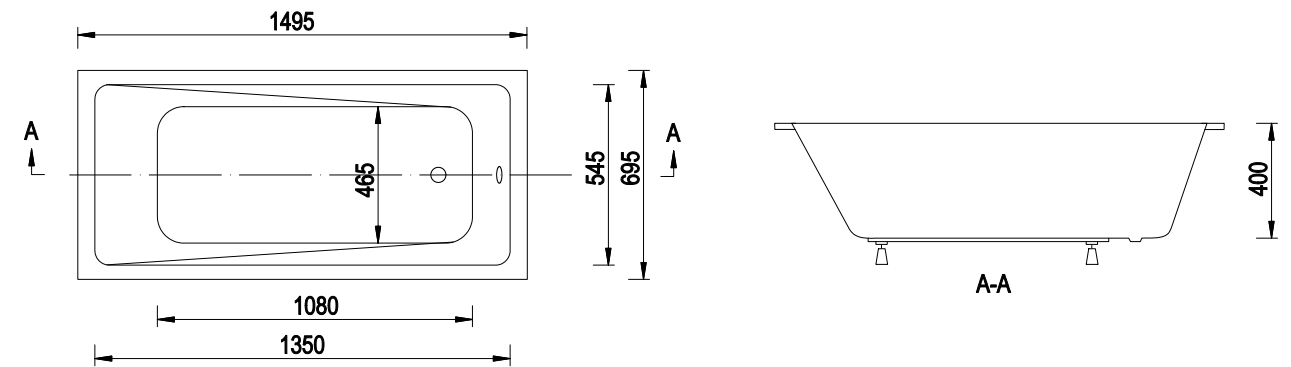

ELLEN SLIM 150x70 cm (EMPORIA-BS-WAM150)