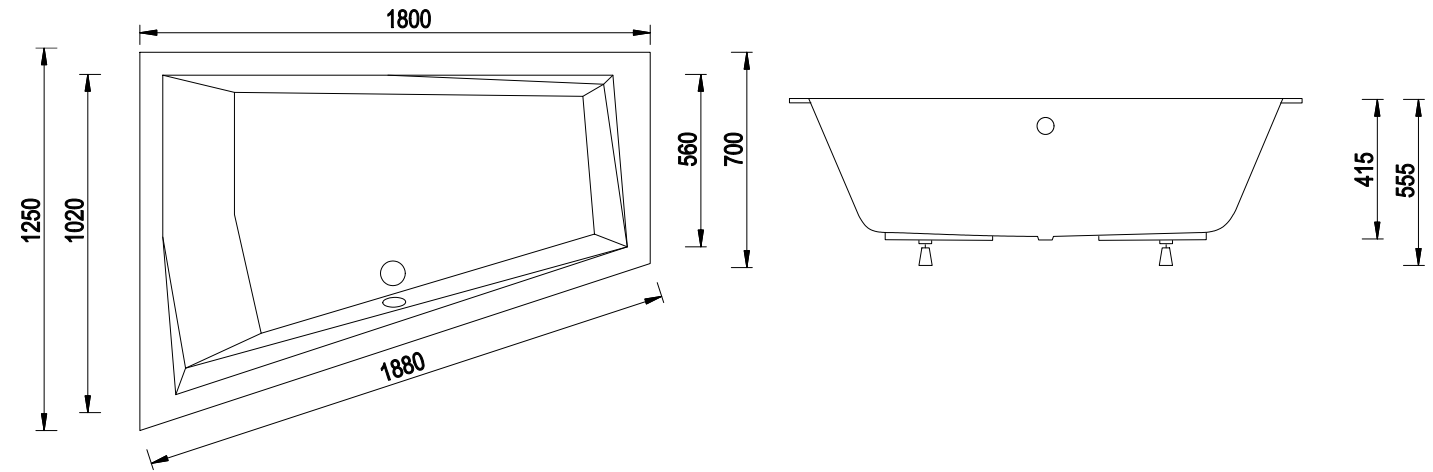

ALVI DUO SLIM - WANNA LEWA 180x125 cm (EMPORIA-BS-WAID-180-L)