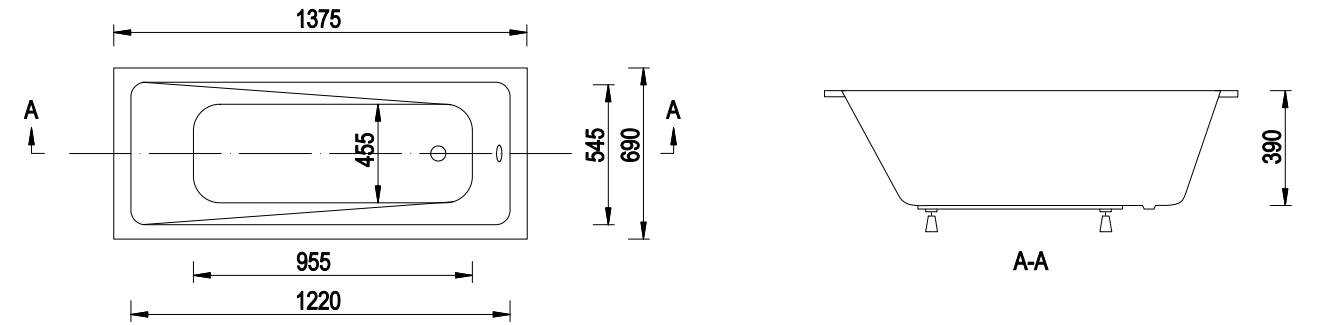

ELLEN SLIM 140x70 cm (EMPORIA-BS-WAM140)