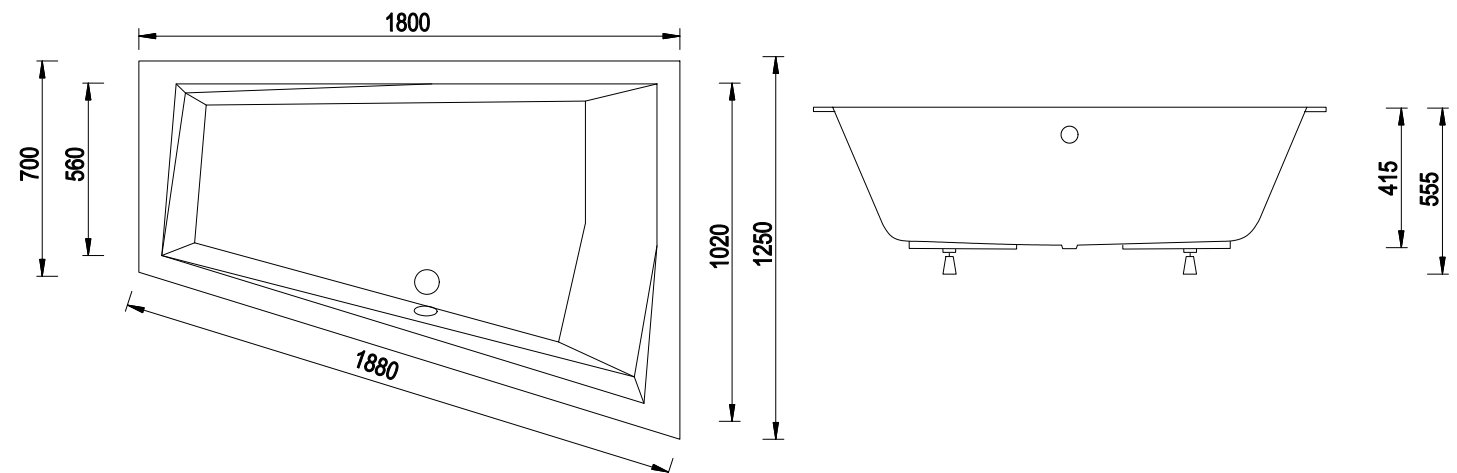

ALVI DUO SLIM - WANNA PRAWA 180x125 cm (EMPORIA-BS-WAID-180-P)