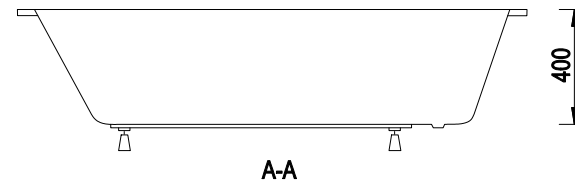

ELLEN SLIM 170x70 cm (EMPORIA-BS-WAM170)