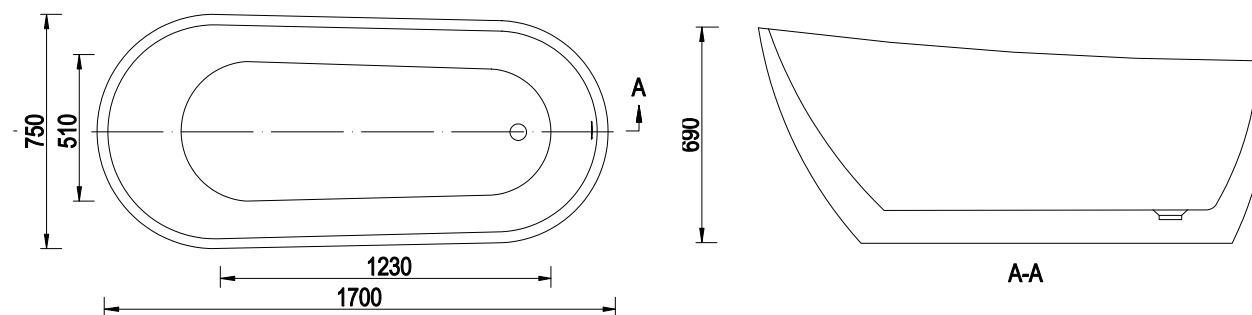

MEGA-N-NEW 170x75x69 cm (EMPORIA-WS205P-1700-NEW)