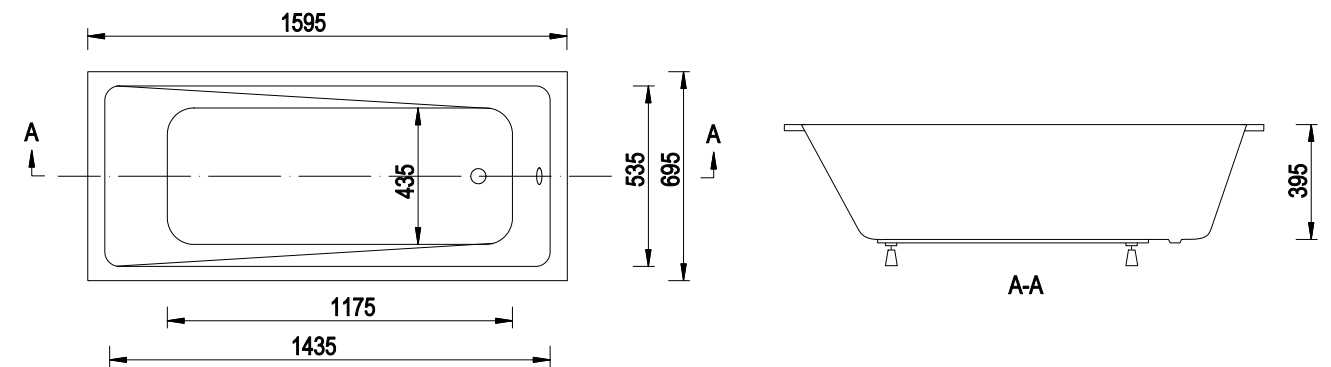

ELLEN SLIM 160x70 cm (EMPORIA-BS-WAM160)