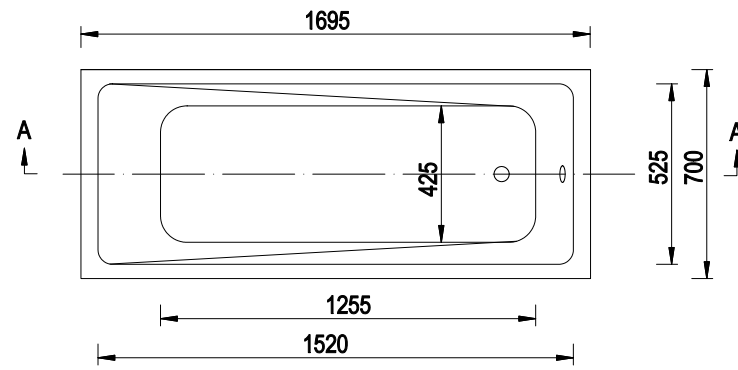

ELLEN SLIM 170x70 cm (EMPORIA-BS-WAM170)