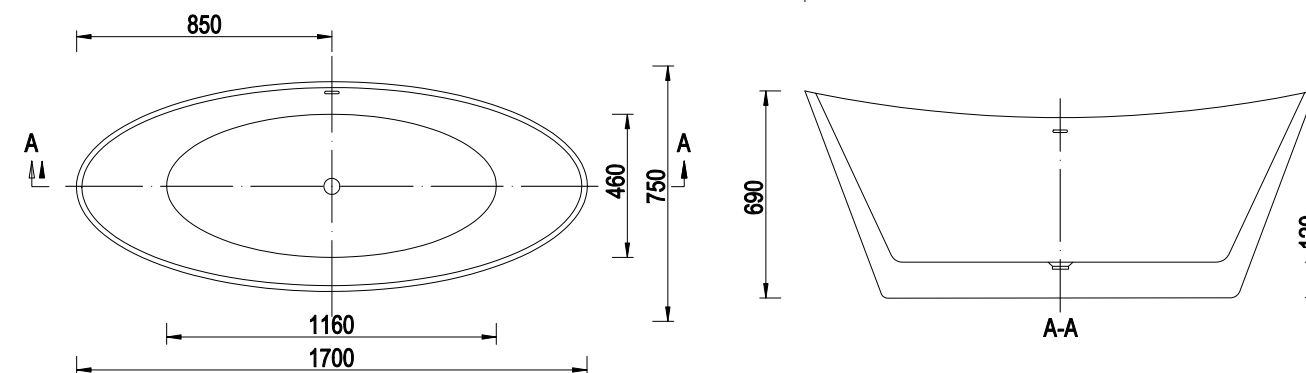

MONYA NEW 170x75x69 cm (EMPORIA-WS208P-NEW)